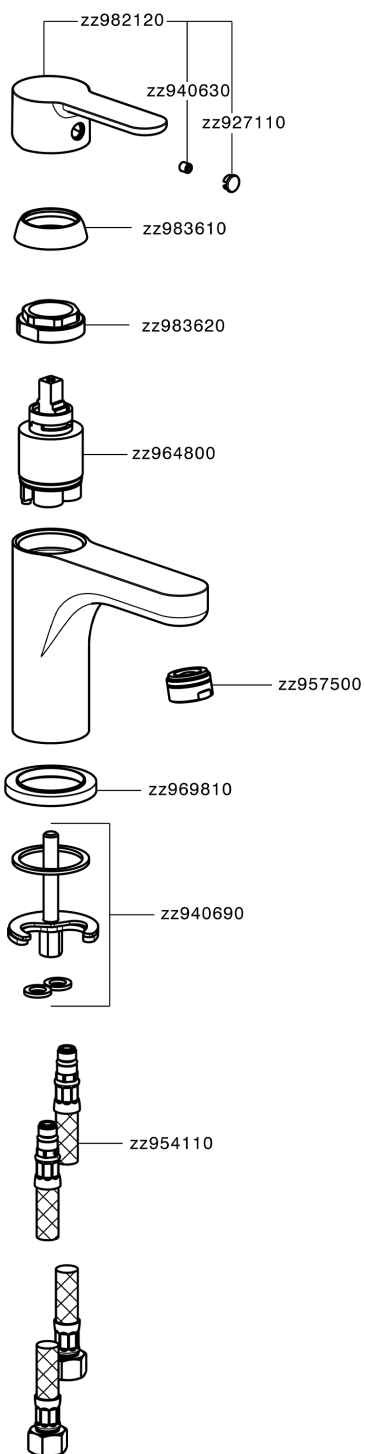

## Miscelatore monocomando lavabo large EnergySave TENDER\_C2000505

C2000505

<https://www.cisal.it/miscelatore-monocomando-lavabo-large-energysave-tender-c2000505>

2026-07-04