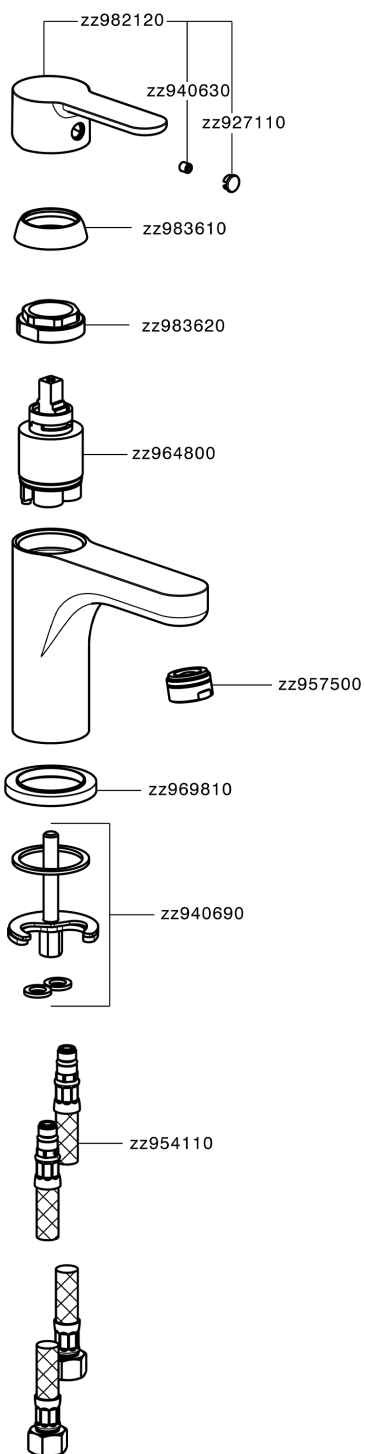

Miscelatore monocomando lavabo large EnergySave TENDER_C2000505

C2000505

<https://www.cisal.it/miscelatore-monocomando-lavabo-large-energysave-tender-c2000505>

2026-04-05