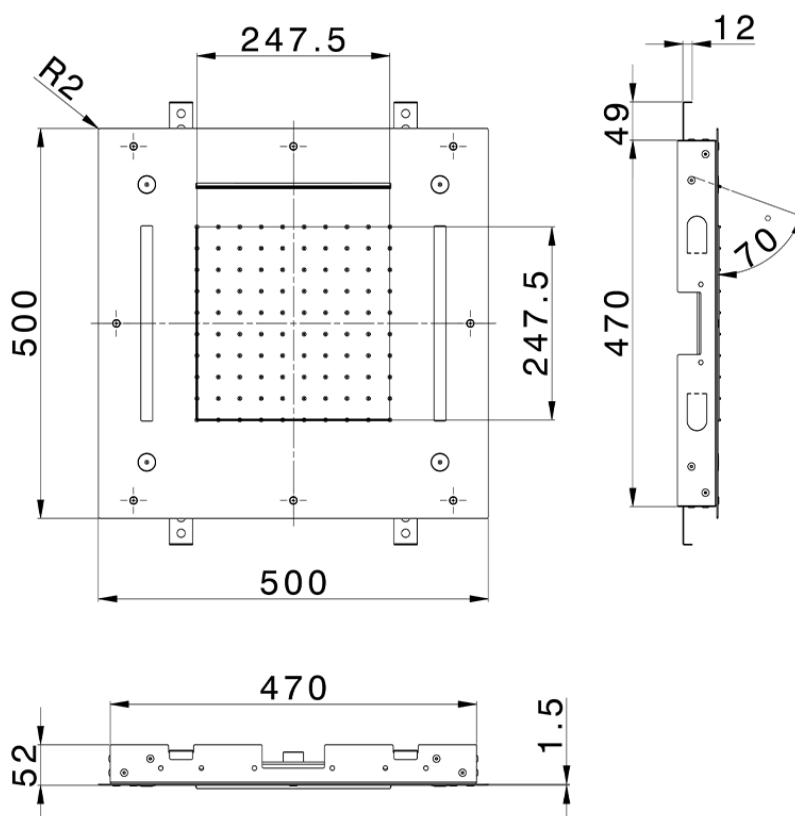

## Soffione a soffitto con cromoterapia 500x500 mm WELLNESS\_ZS0C0080

ZS0C0080

<https://www.cisal.it/soffione-a-soffitto-con-cromoterapia-500x500-mm-wellness-zs0c0080>

2026-05-13