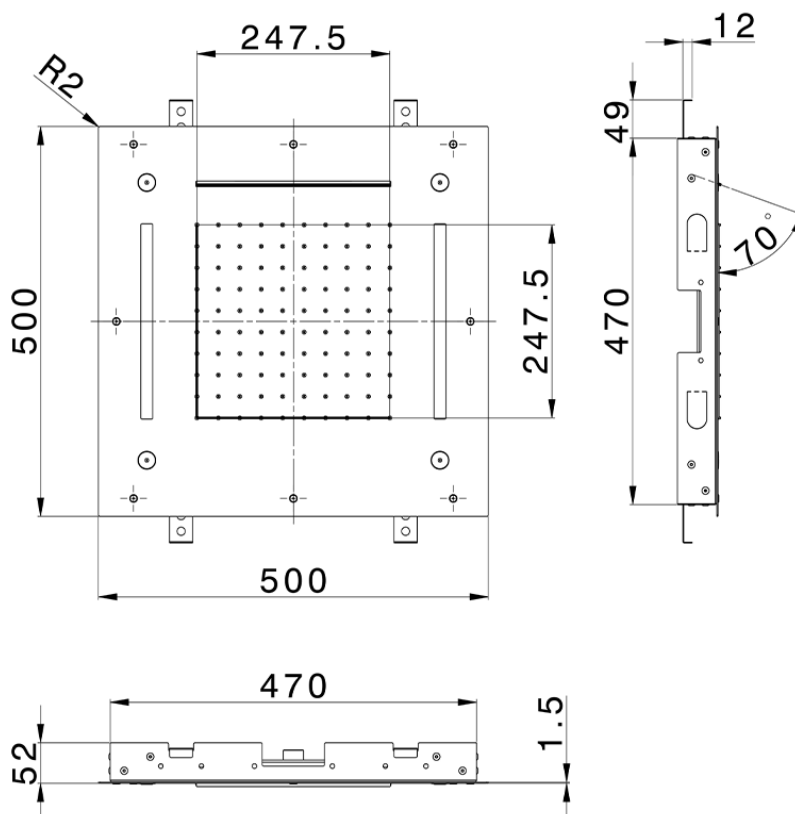

## Soffione a soffitto con cromoterapia 500x500 mm WELLNESS\_ZS0C0080

ZS0C0080

<https://www.cisal.it/soffione-a-soffitto-con-cromoterapia-500x500-mm-wellness-zs0c0080>

2026-06-27