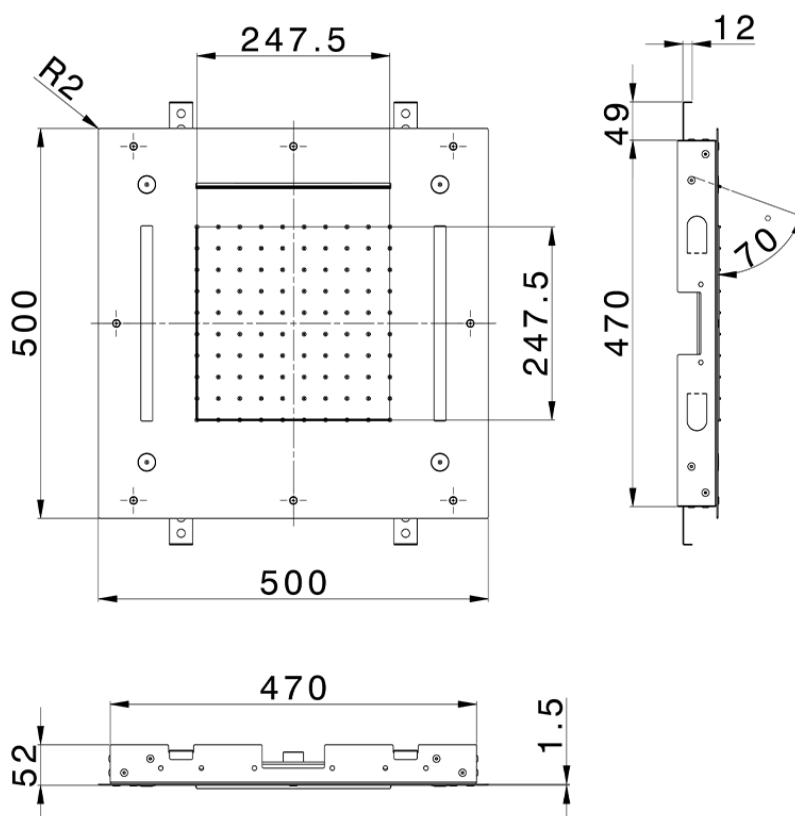

Soffione a soffitto con cromoterapia 500x500 mm WELLNESS_ZS0C0080

ZS0C0080

<https://www.cisal.it/soffione-a-soffitto-con-cromoterapia-500x500-mm-wellness-zs0c0080>

2026-05-13