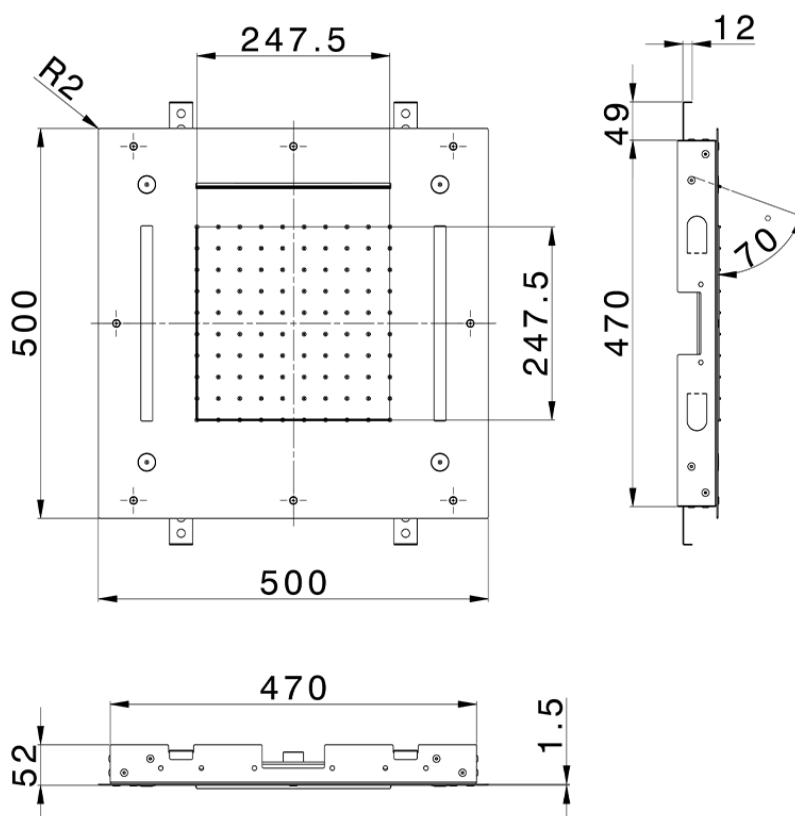

Soffione a soffitto con cromoterapia 500x500 mm WELLNESS_ZS0C0080

ZS0C0080

<https://www.cisal.it/soffione-a-soffitto-con-cromoterapia-500x500-mm-wellness-zs0c0080>

2026-06-27