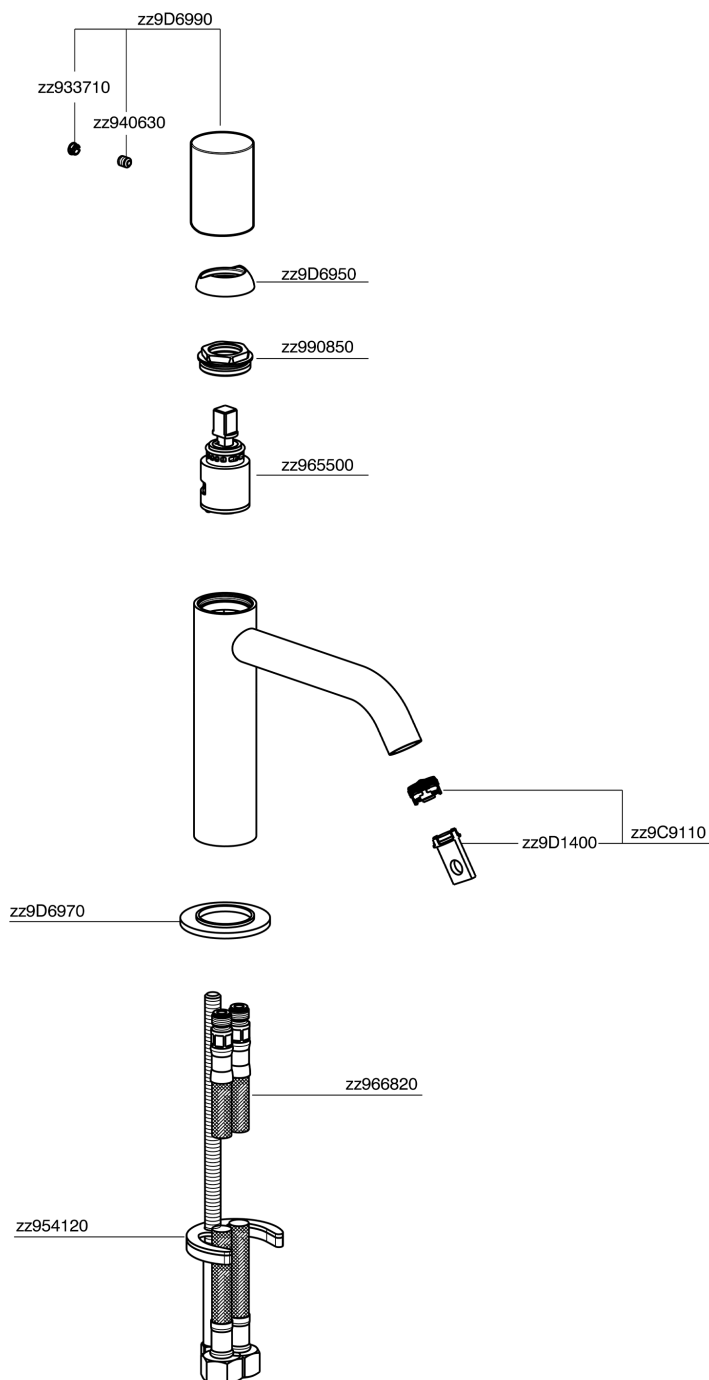

Miscelatore monocomando lavabo large SMOOTH X32_X3000504

X3000504

<https://www.cisal.it/miscelatore-monocomando-lavabo-large-smooth-x32-x3000504>

2026-06-11