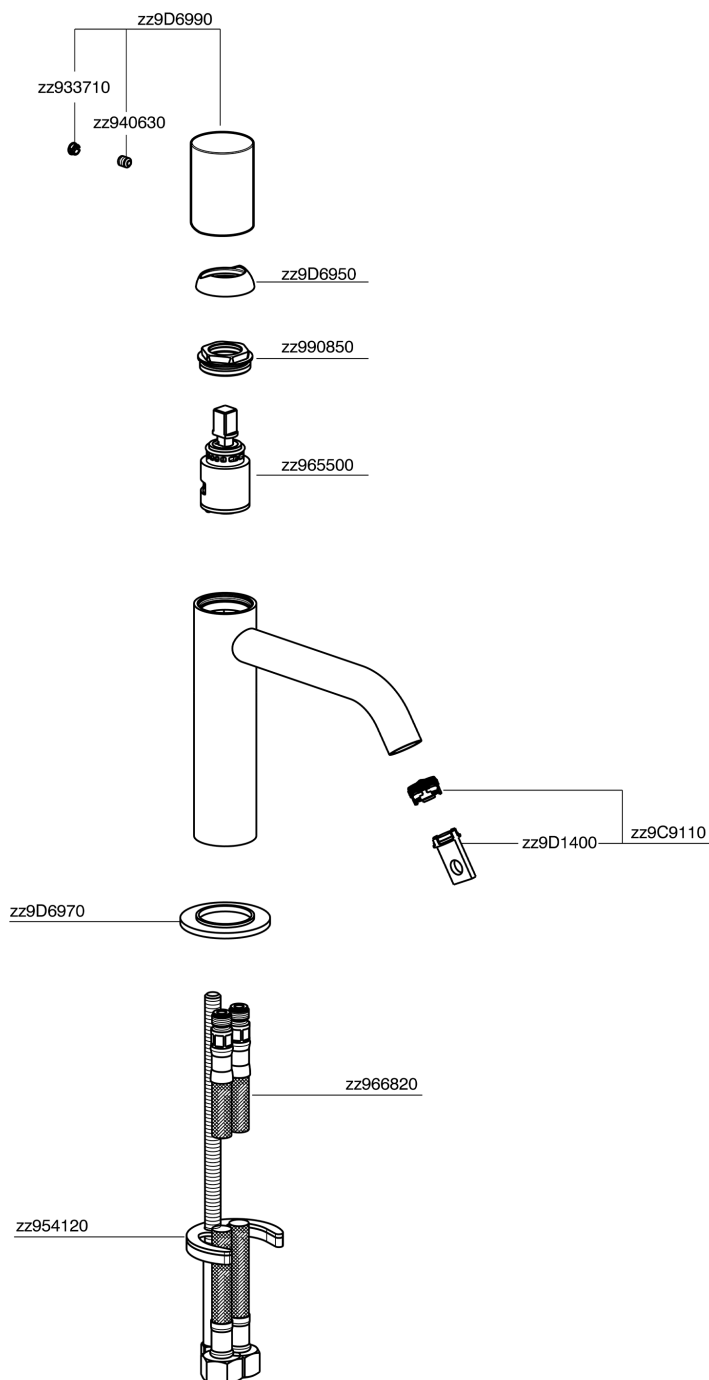

Miscelatore monocomando lavabo large SMOOTH X32_X3000504

X3000504

<https://www.cisal.it/miscelatore-monocomando-lavabo-large-smooth-x32-x3000504>

2026-04-08