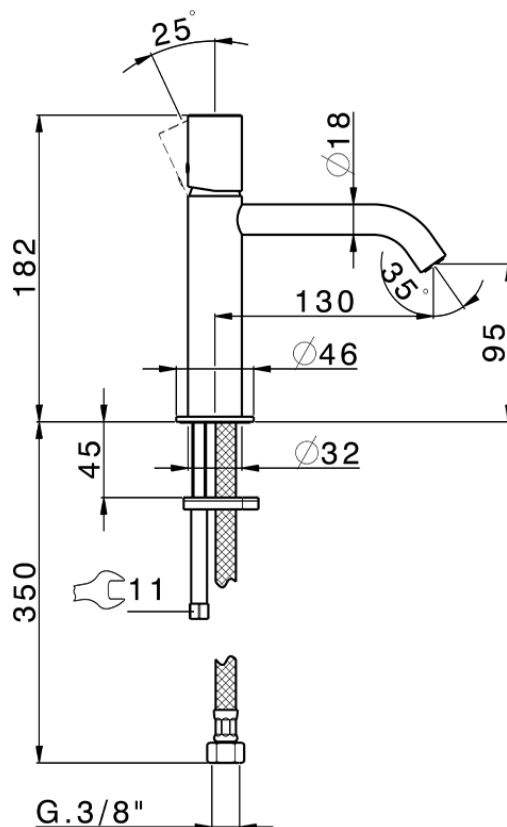

Miscelatore monocomando lavabo large SMOOTH X32_X3000504

X3000504

<https://www.cisal.it/miscelatore-monocomando-lavabo-large-smooth-x32-x3000504>

2026-06-12