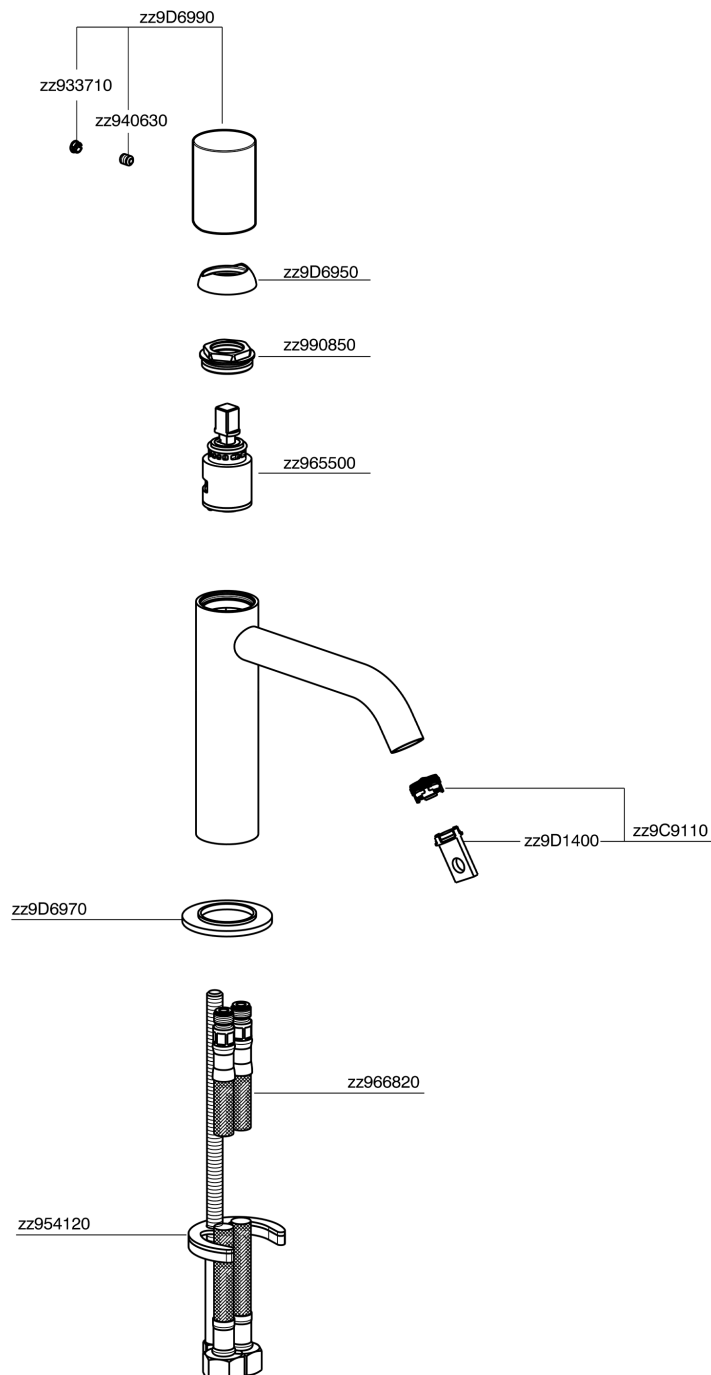

Miscelatore monocomando lavabo large SMOOTH X32_X3000504

X3000504

<https://www.cisal.it/miscelatore-monocomando-lavabo-large-smooth-x32-x3000504>

2026-06-12