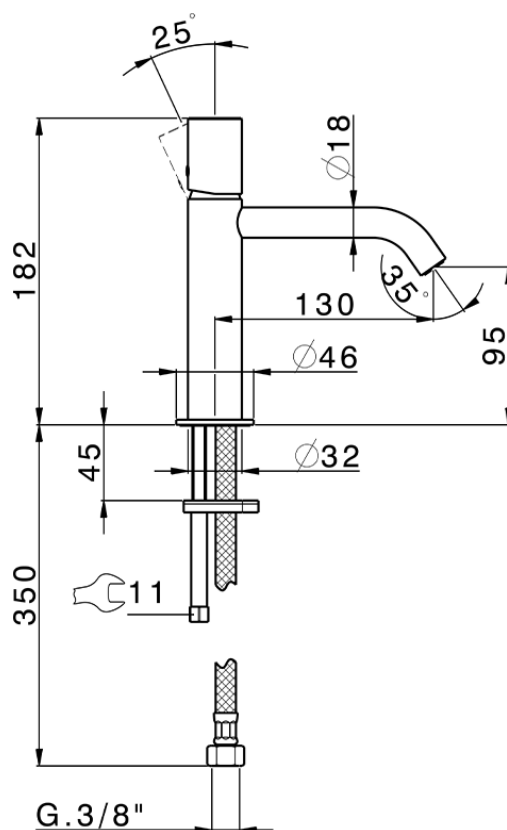

Miscelatore monocomando lavabo large SMOOTH X32_X3000504

X3000504

<https://www.cisal.it/miscelatore-monocomando-lavabo-large-smooth-x32-x3000504>

2026-06-12