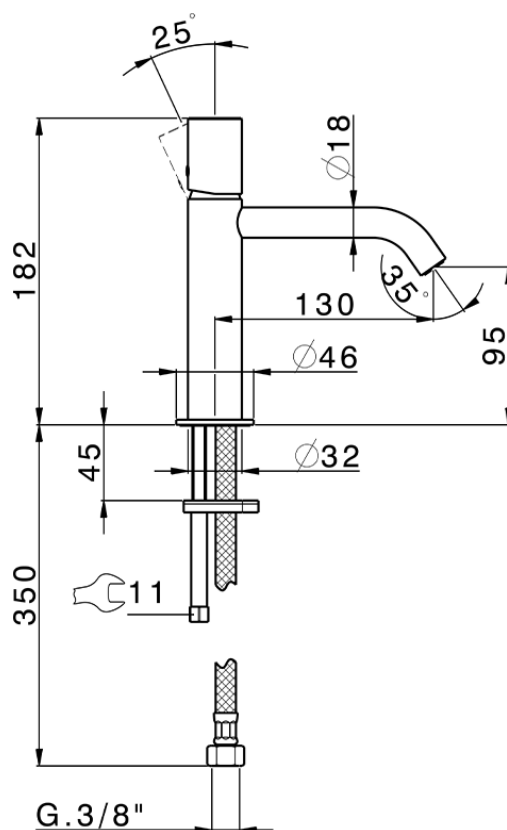

Miscelatore monocomando lavabo large SMOOTH X32_X3000504

X3000504

<https://www.cisal.it/miscelatore-monocomando-lavabo-large-smooth-x32-x3000504>

2026-06-11