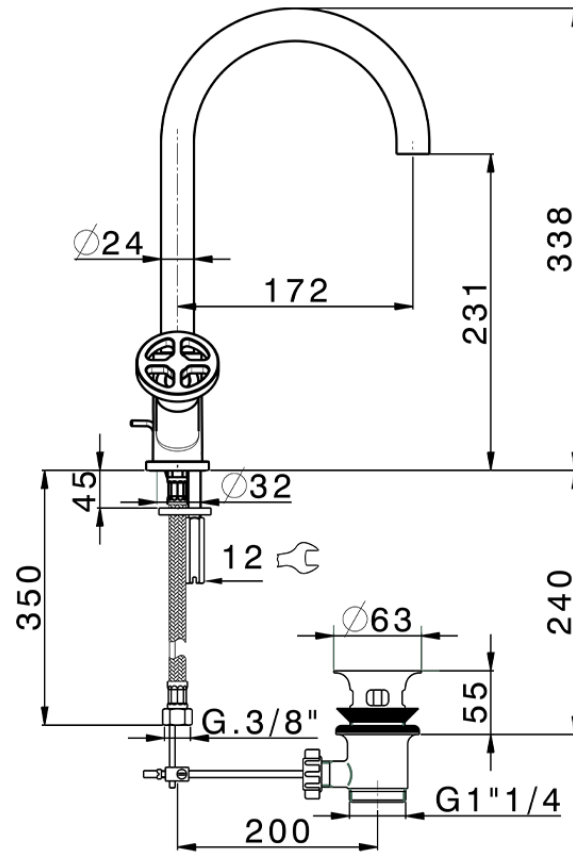

Miscelatore lavabo GRACE_MN000520

MN000520

<https://www.cisal.it/miscelatore-lavabo-grace-mn000520>

2026-05-05