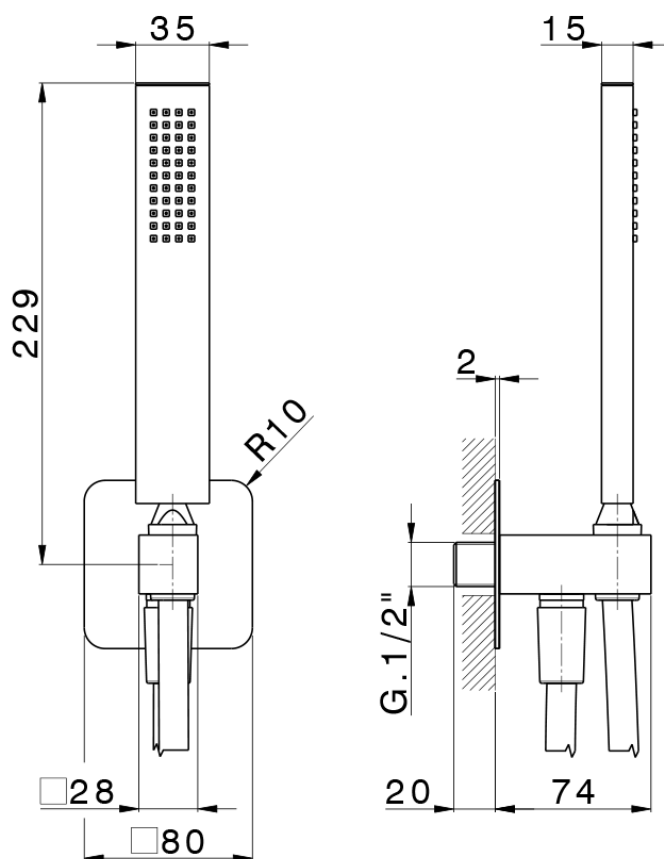

Completo doccia con presa acqua PUSH&SHOWER_DS0G5110

DS0G5110

<https://www.cisal.it/completo-doccia-con-presa-acqua-pushshower-ds0g5110>

2026-04-14