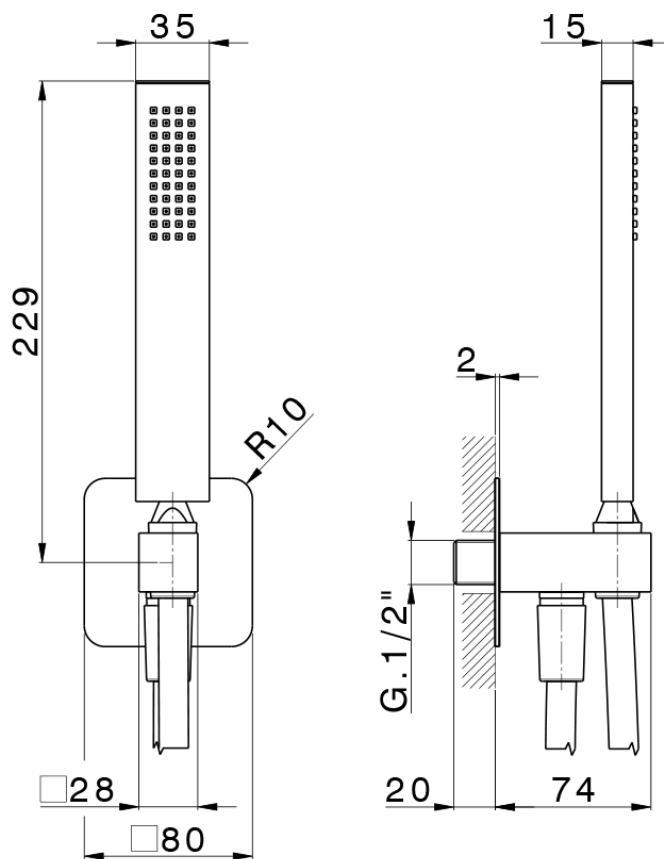

Completo doccia con presa acqua PUSH&SHOWER_DS0G5110

DS0G5110

<https://www.cisal.it/completo-doccia-con-presa-acqua-pushshower-ds0g5110>

2026-05-30