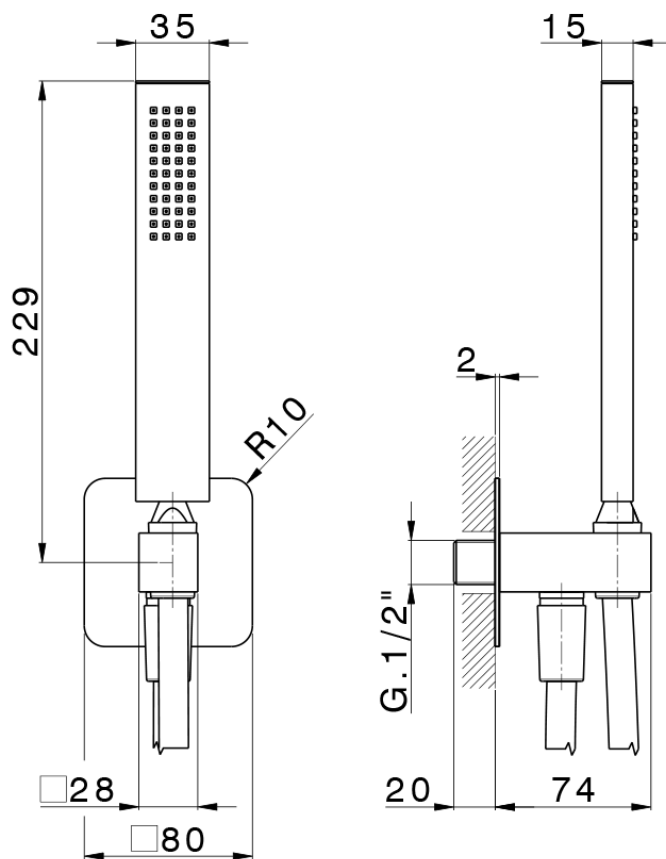

Completo doccia con presa acqua PUSH&SHOWER_DS0G5110

DS0G5110

<https://www.cisal.it/completo-doccia-con-presa-acqua-pushshower-ds0g5110>

2026-05-30