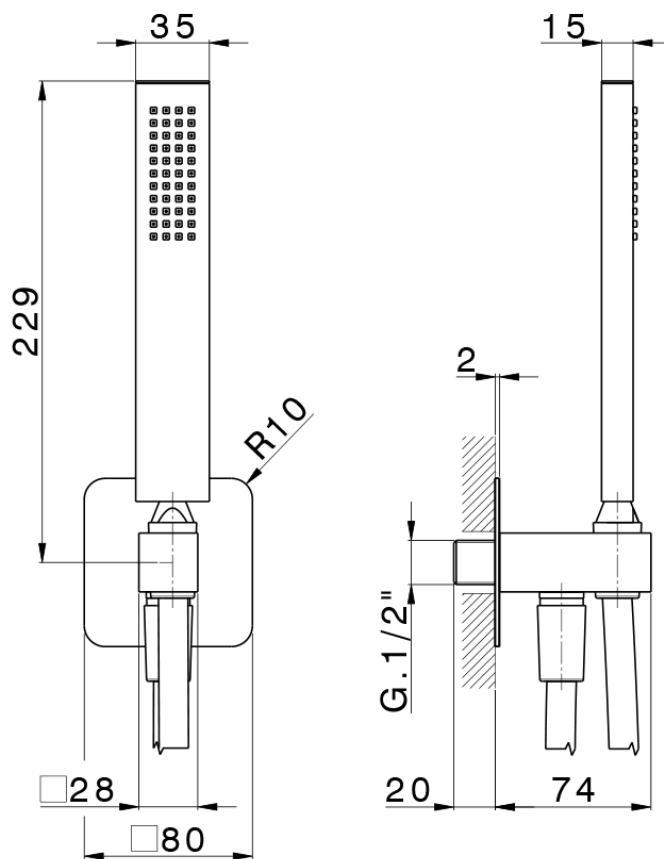

Completo doccia con presa acqua PUSH&SHOWER_DS0G5110

DS0G5110

<https://www.cisal.it/completo-doccia-con-presa-acqua-pushshower-ds0g5110>

2026-04-14