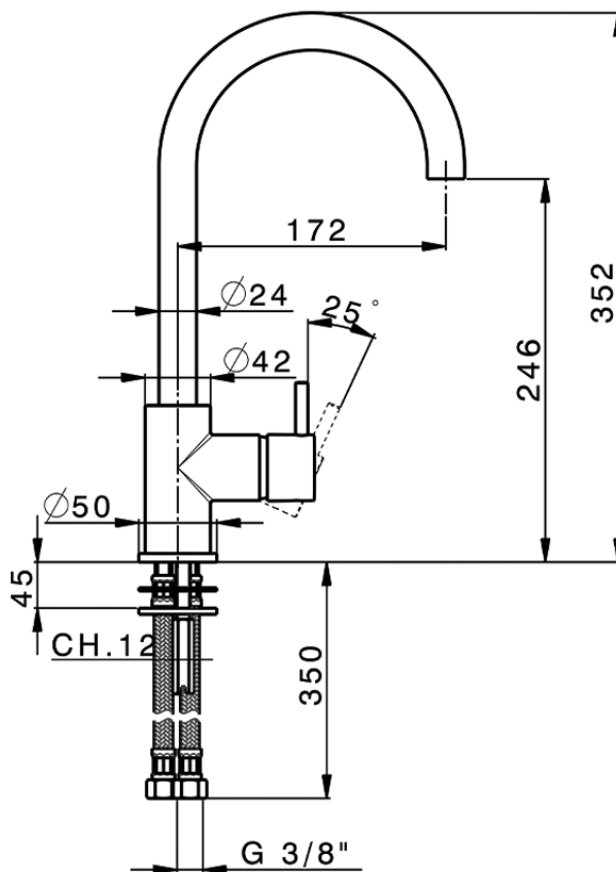

Miscelatore monocomando lavello EnergySave KITCHEN_LN000535

LN000535

<https://www.cisal.it/miscelatore-monocomando-lavello-energysave-kitchen-ln000535>

2026-04-19