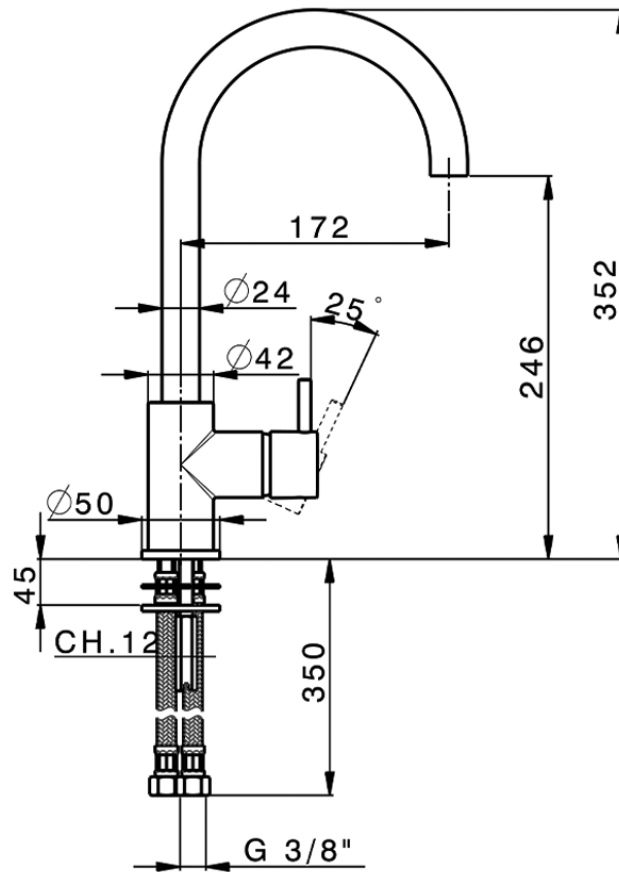

Miscelatore monocomando lavello EnergySave KITCHEN_LN000535

LN000535

<https://www.cisal.it/miscelatore-monocomando-lavello-energysave-kitchen-ln000535>

2026-04-13