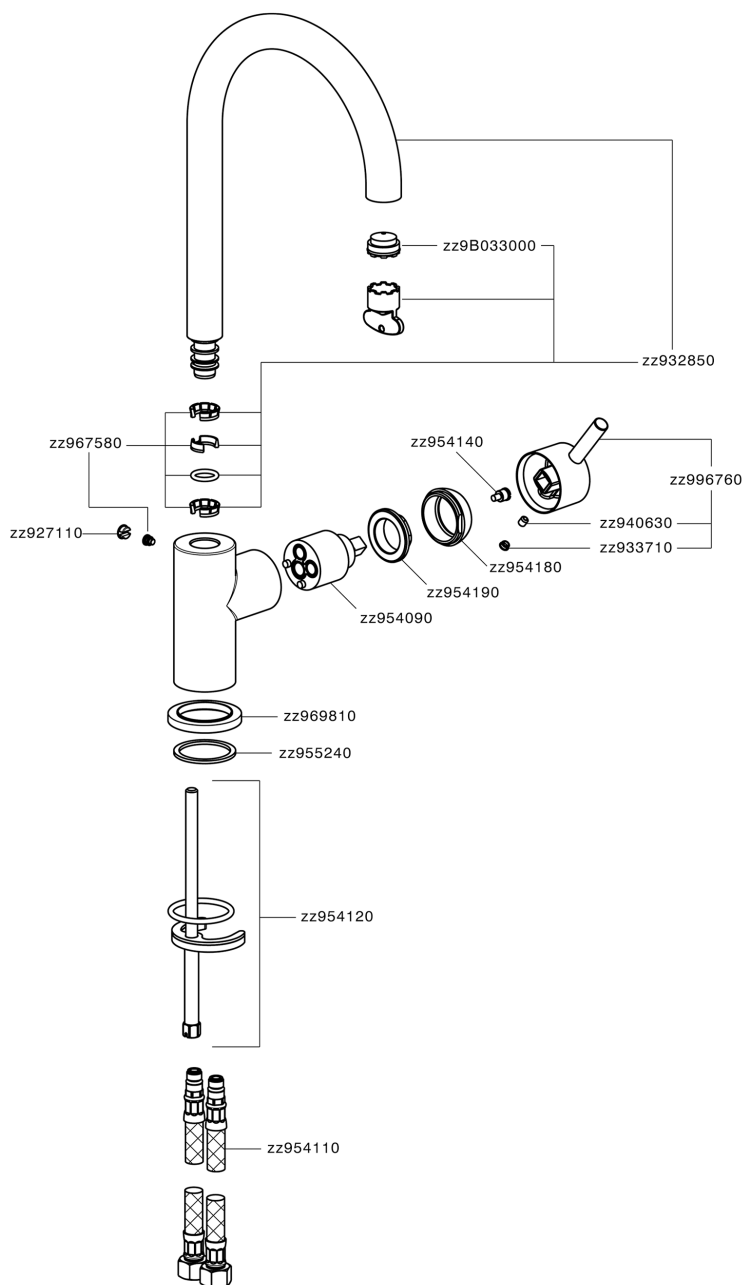

## Miscelatore monocomando lavello EnergySave KITCHEN\_LN000535

LN000535

<https://www.cisal.it/miscelatore-monocomando-lavello-energysave-kitchen-ln000535>

2026-04-13