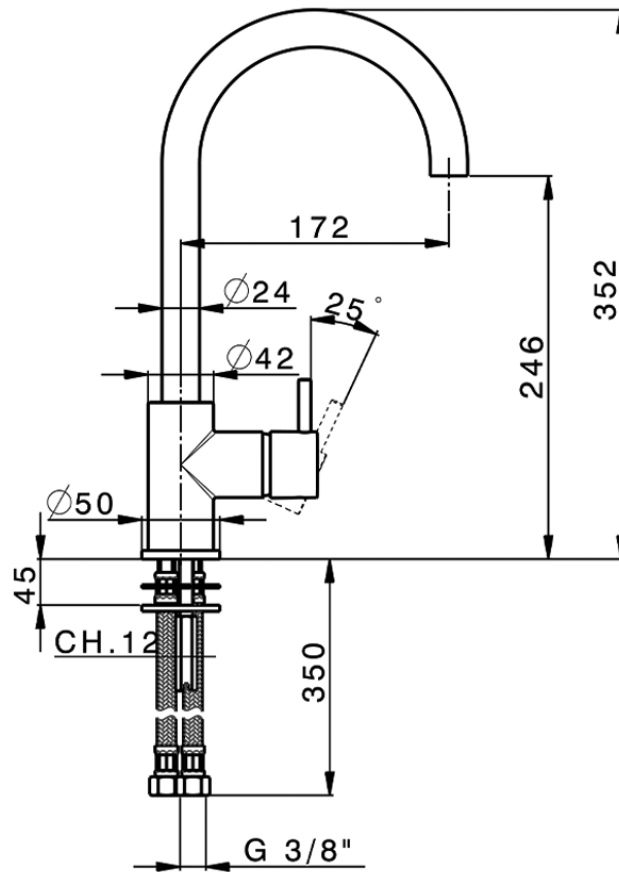

## Miscelatore monocomando lavello EnergySave KITCHEN\_LN000535

LN000535

<https://www.cisal.it/miscelatore-monocomando-lavello-energysave-kitchen-ln000535>

2026-05-28