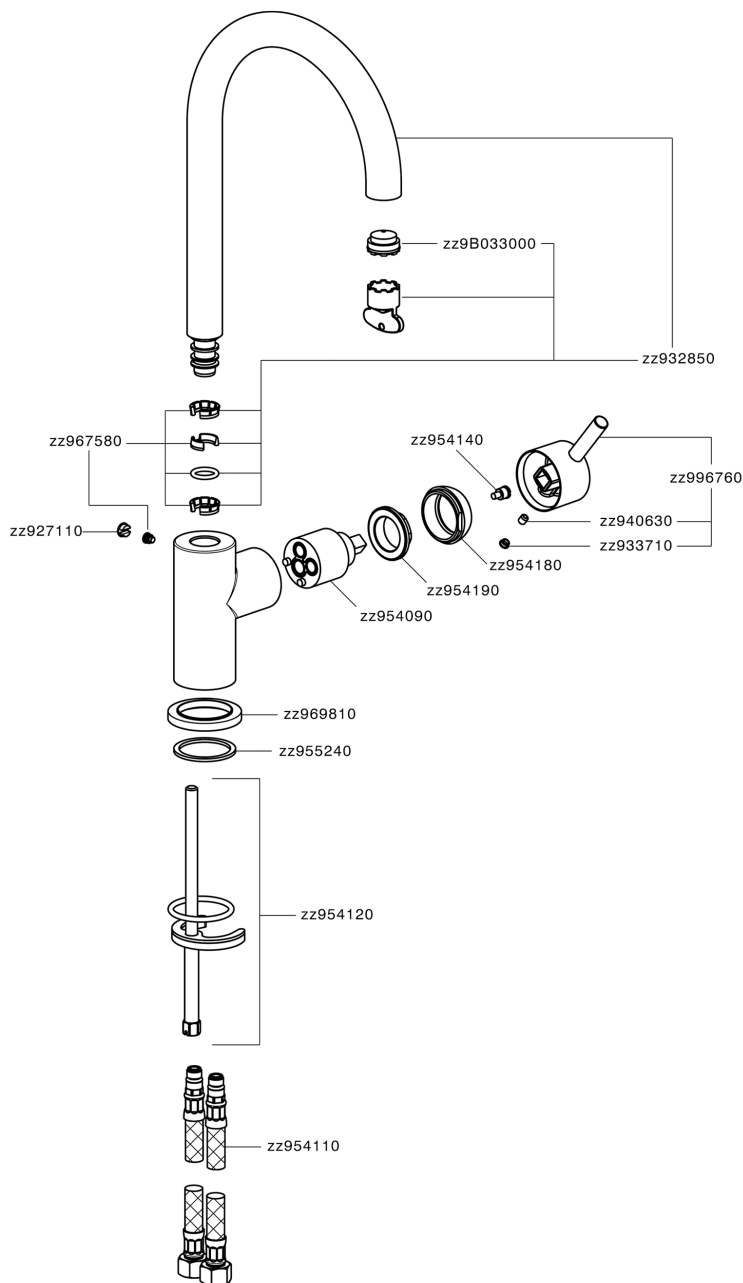

Miscelatore monocomando lavello EnergySave KITCHEN_LN000535

LN000535

<https://www.cisal.it/miscelatore-monocomando-lavello-energysave-kitchen-ln000535>

2026-05-28