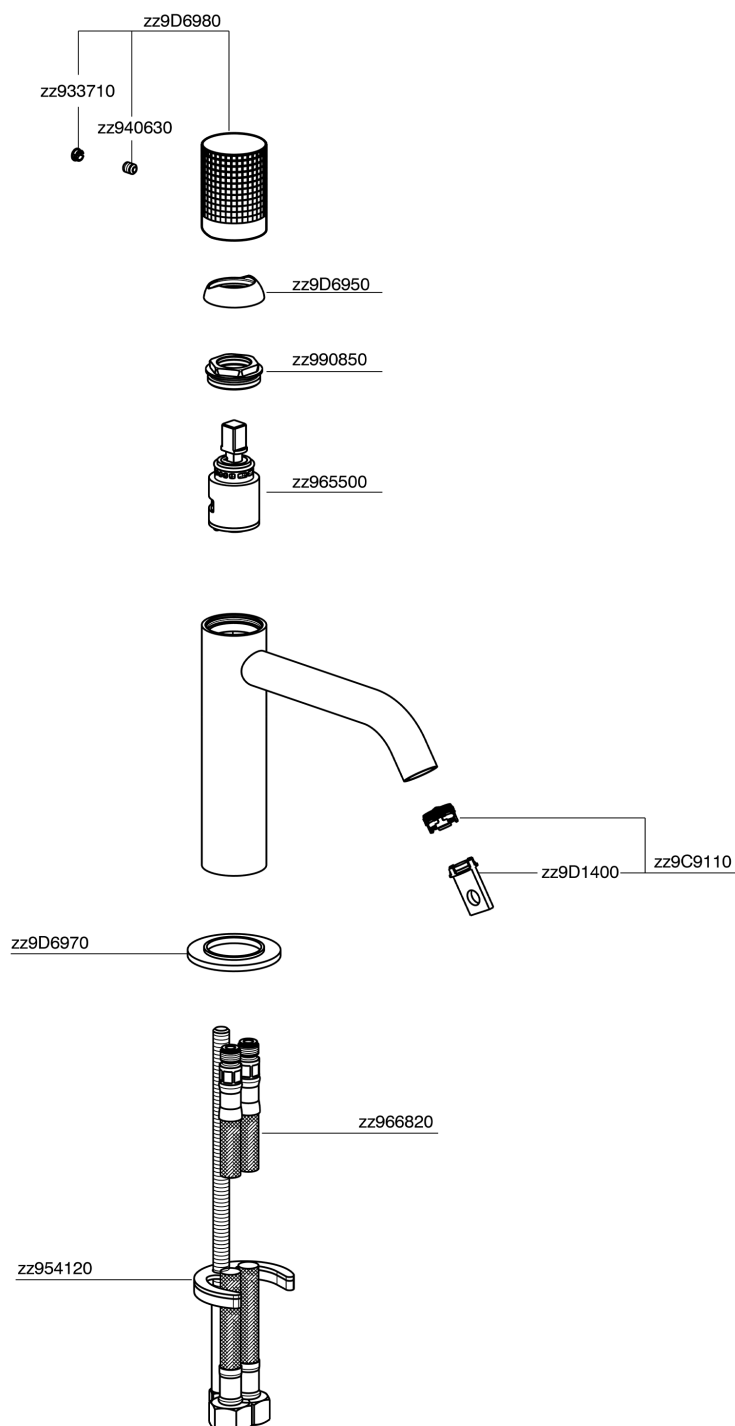

Miscelatore monocomando lavabo large NUANCE X32_X1000504

X1000504

<https://www.cisal.it/miscelatore-monocomando-lavabo-large-nuance-x32-x1000504>

2025-09-02