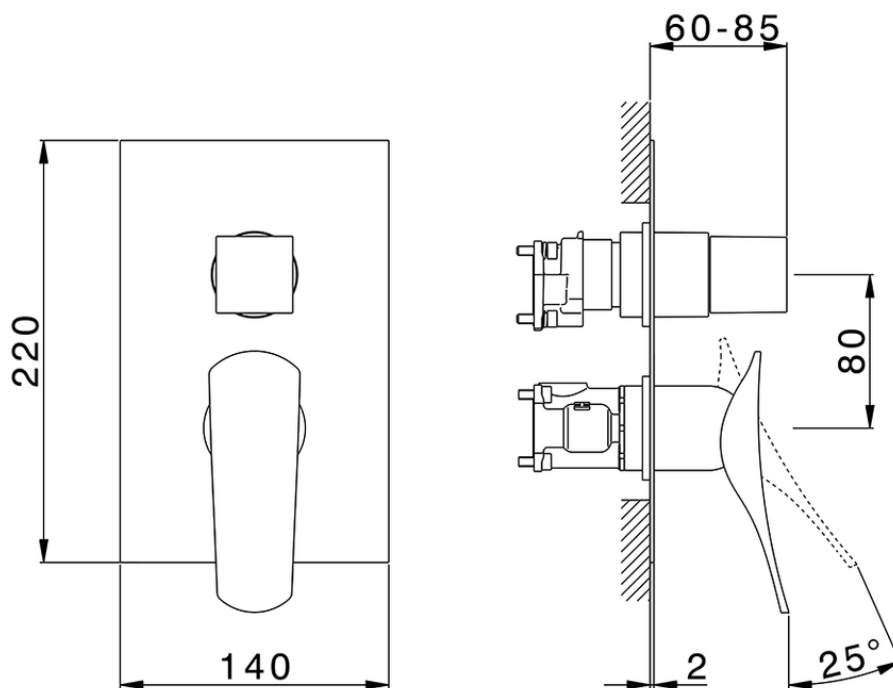

Completo Monocomando per One-Box ROADSTER ACCENT_RA0BM030

RA0BM030

<https://www.cisal.it/completo-monocomando-per-one-box-roadster-accent-ra0bm030>

ZA00B031

<https://www.cisal.it/one-box-universale-per-incasso-one-box-za00b031>