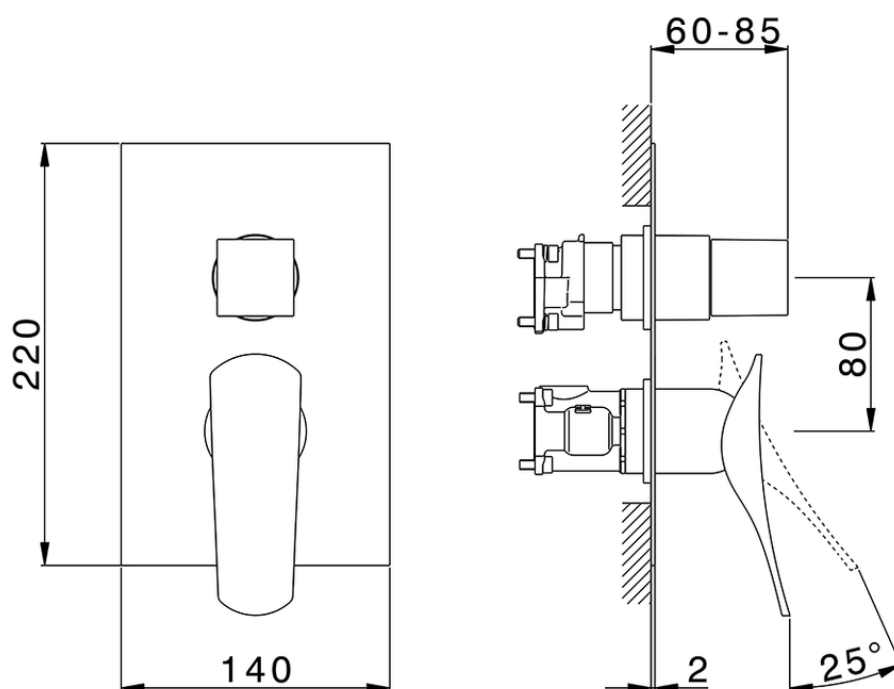

Completo Monocomando per One-Box ROADSTER ACCENT_RA0BM030

RA0BM030

<https://www.cisal.it/completo-monocomando-per-one-box-roadster-accent-ra0bm030>

ZA00B031

<https://www.cisal.it/one-box-universale-per-incasso-one-box-za00b031>