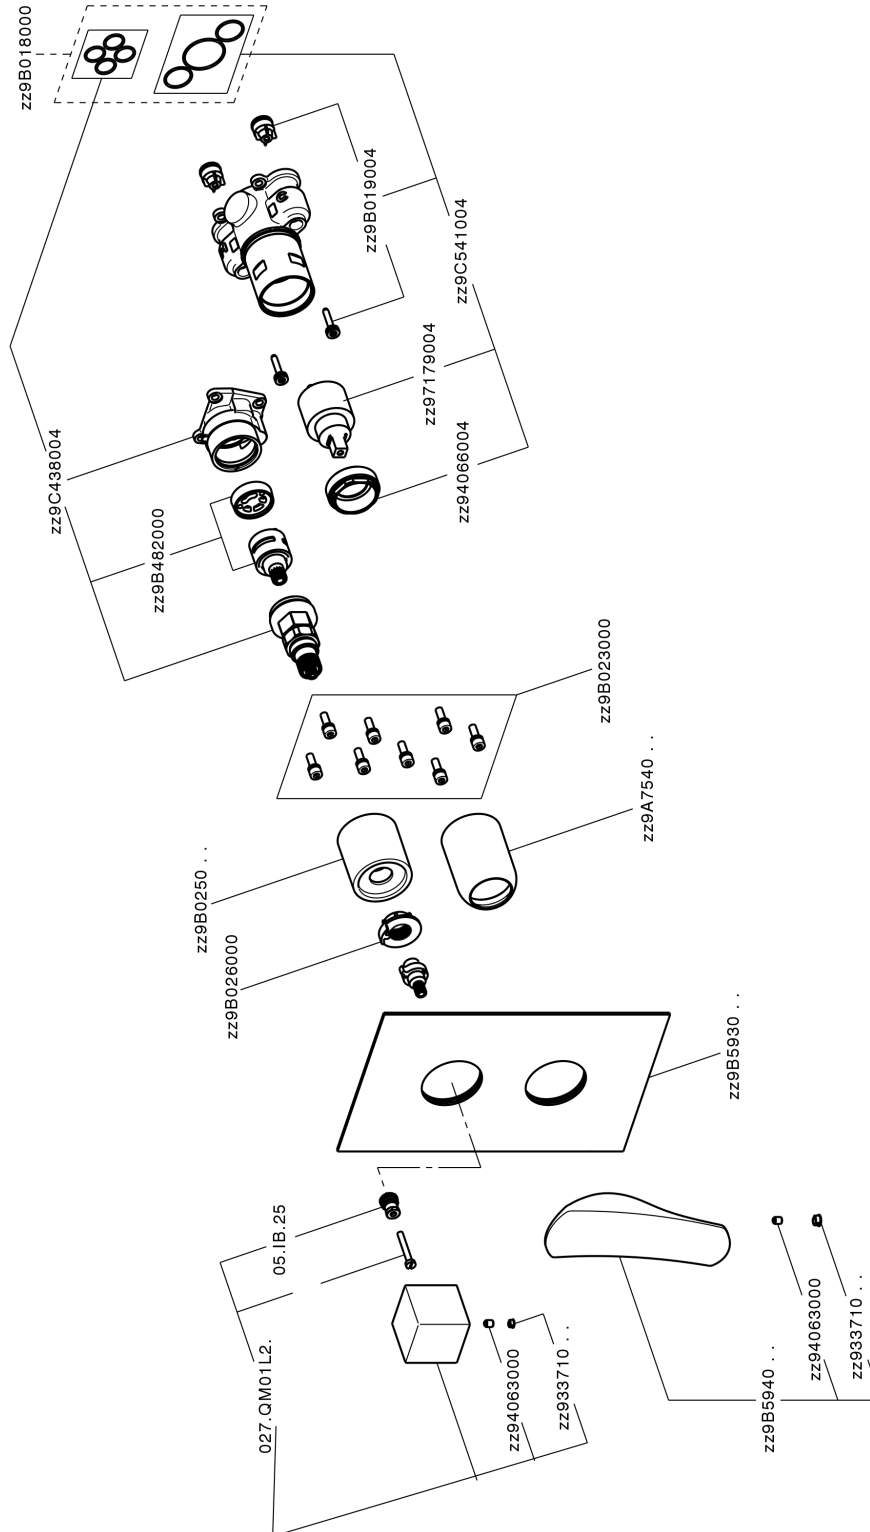

Completo Monocomando per One-Box ROADSTER ACCENT_RA0BM030

RA0BM030

<https://www.cisal.it/completo-monocomando-per-one-box-roadster-accent-ra0bm030>

One-Box Universale per incasso ONE BOX_ZA00B031

ZA00B031

<https://www.cisal.it/one-box-universale-per-incasso-one-box-za00b031>

One-Box Universale per incasso ONE BOX_ZA00B030

ZA00B030

<https://www.cisal.it/one-box-universale-per-incasso-one-box-za00b030>

2026-06-21