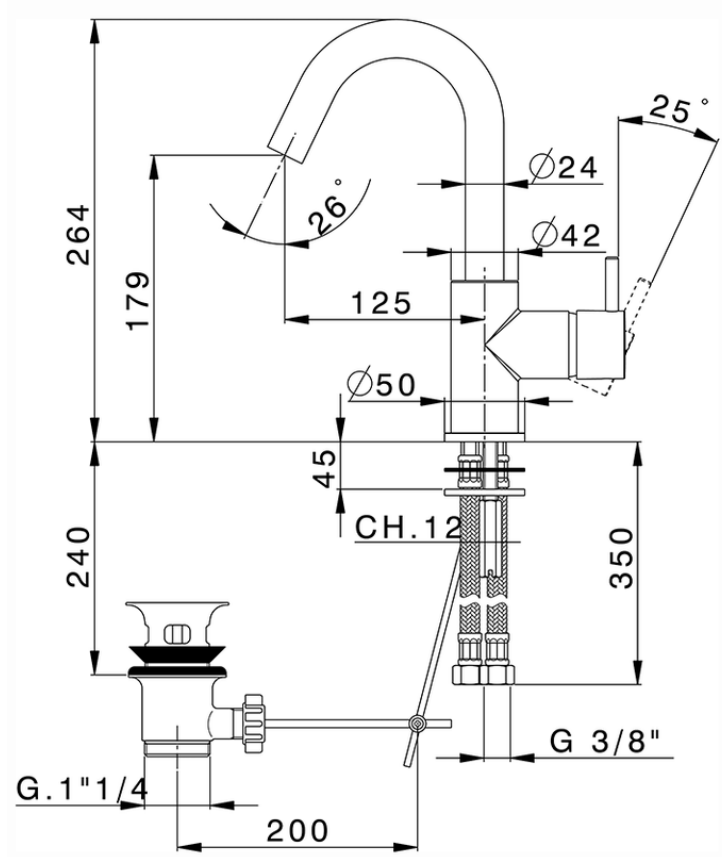

Miscelatore monocomando lavabo EnergySave NUOVA LESS_LN000475

LN000475

<https://www.cisal.it/miscelatore-monocomando-lavabo-energysave-nuova-less-ln000475>

2026-07-03