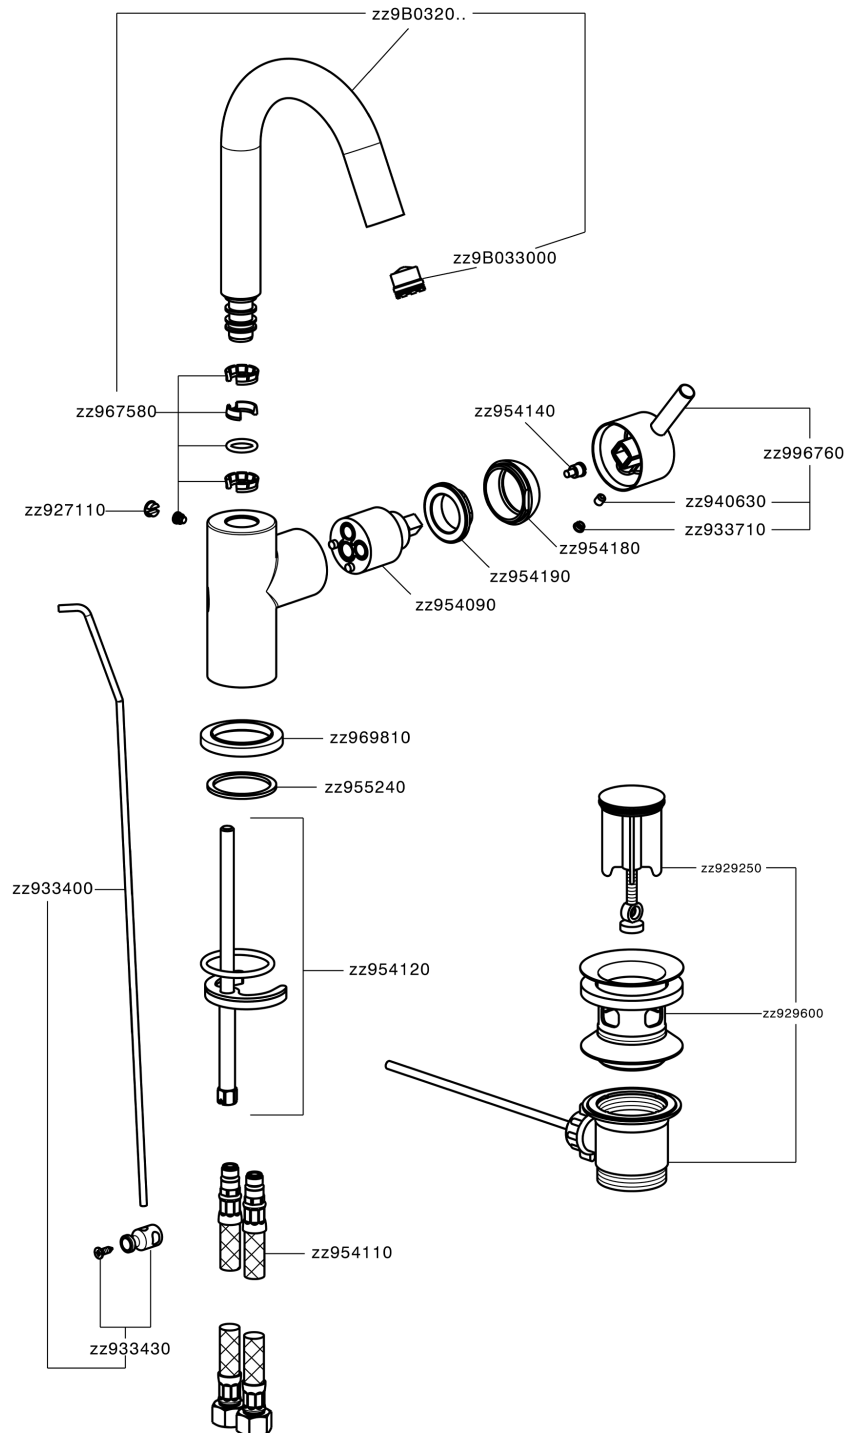

Miscelatore monocomando lavabo EnergySave NUOVA LESS_LN000475

LN000475

<https://www.cisal.it/miscelatore-monocomando-lavabo-energysave-nuova-less-ln000475>

2026-05-15