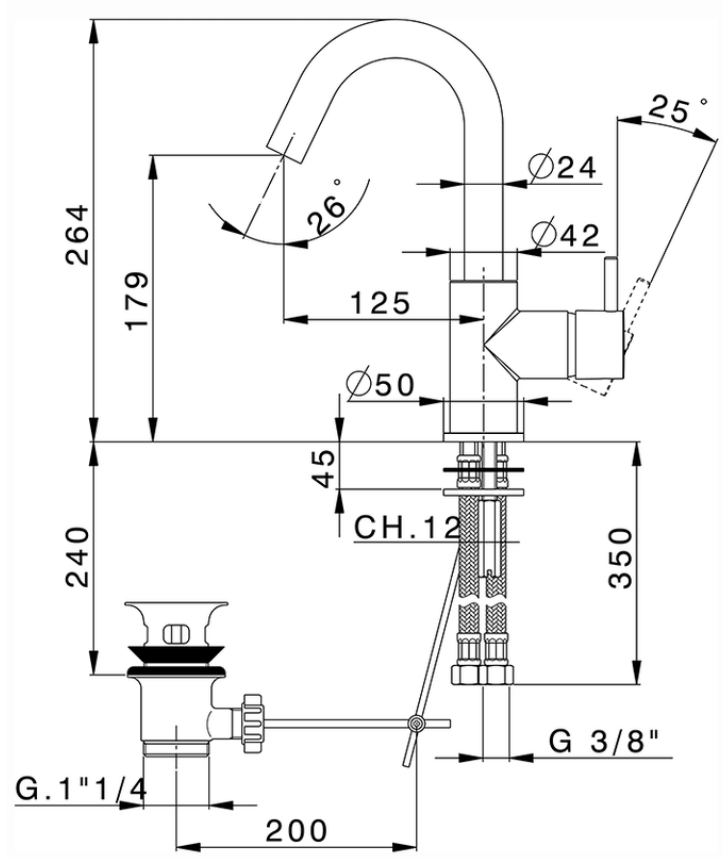

**Miscelatore monocomando lavabo EnergySave NUOVA LESS\_LN000475**

LN000475

<https://www.cisal.it/miscelatore-monocomando-lavabo-energysave-nuova-less-ln000475>

2026-05-15