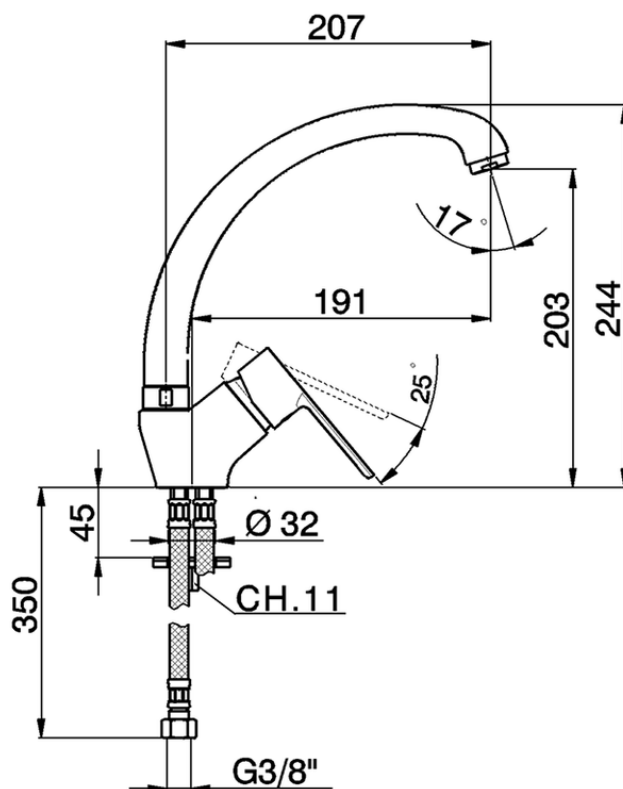

Miscelatore monocomando lavello KITCHEN_C2000520

C2000520

<https://www.cisal.it/miscelatore-monocomando-lavello-kitchen-c2000520>

2026-07-07