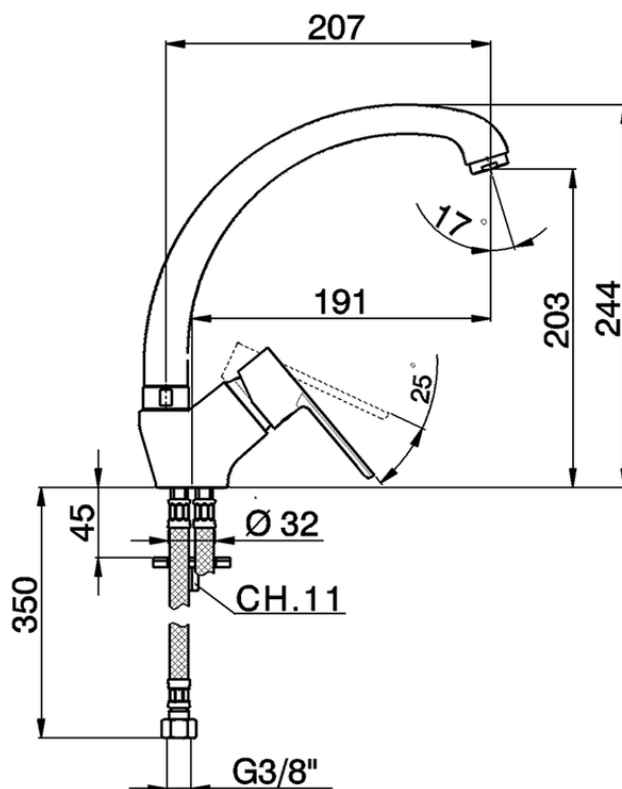

Miscelatore monocomando lavello KITCHEN_C2000520

C2000520

<https://www.cisal.it/miscelatore-monocomando-lavello-kitchen-c2000520>

2026-04-07