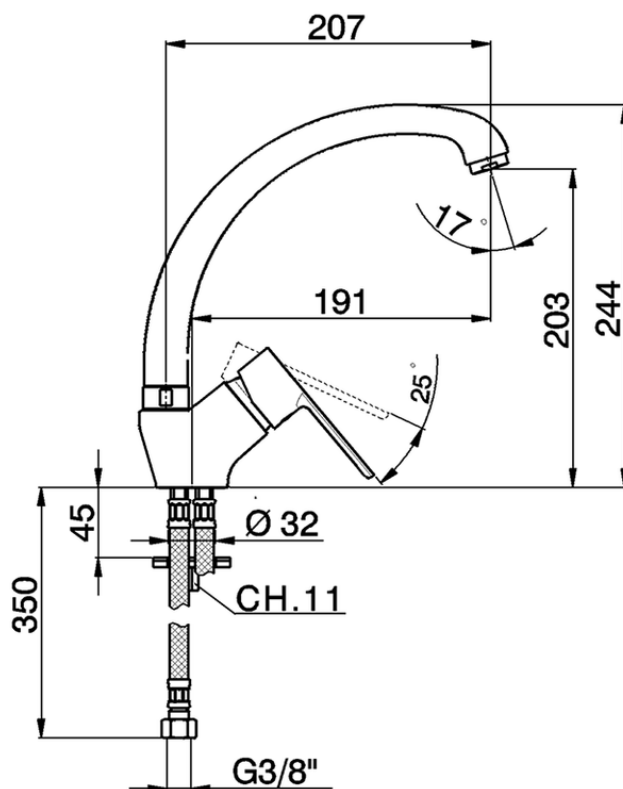

Miscelatore monocomando lavello KITCHEN_C2000520

C2000520

<https://www.cisal.it/miscelatore-monocomando-lavello-kitchen-c2000520>

2026-05-23