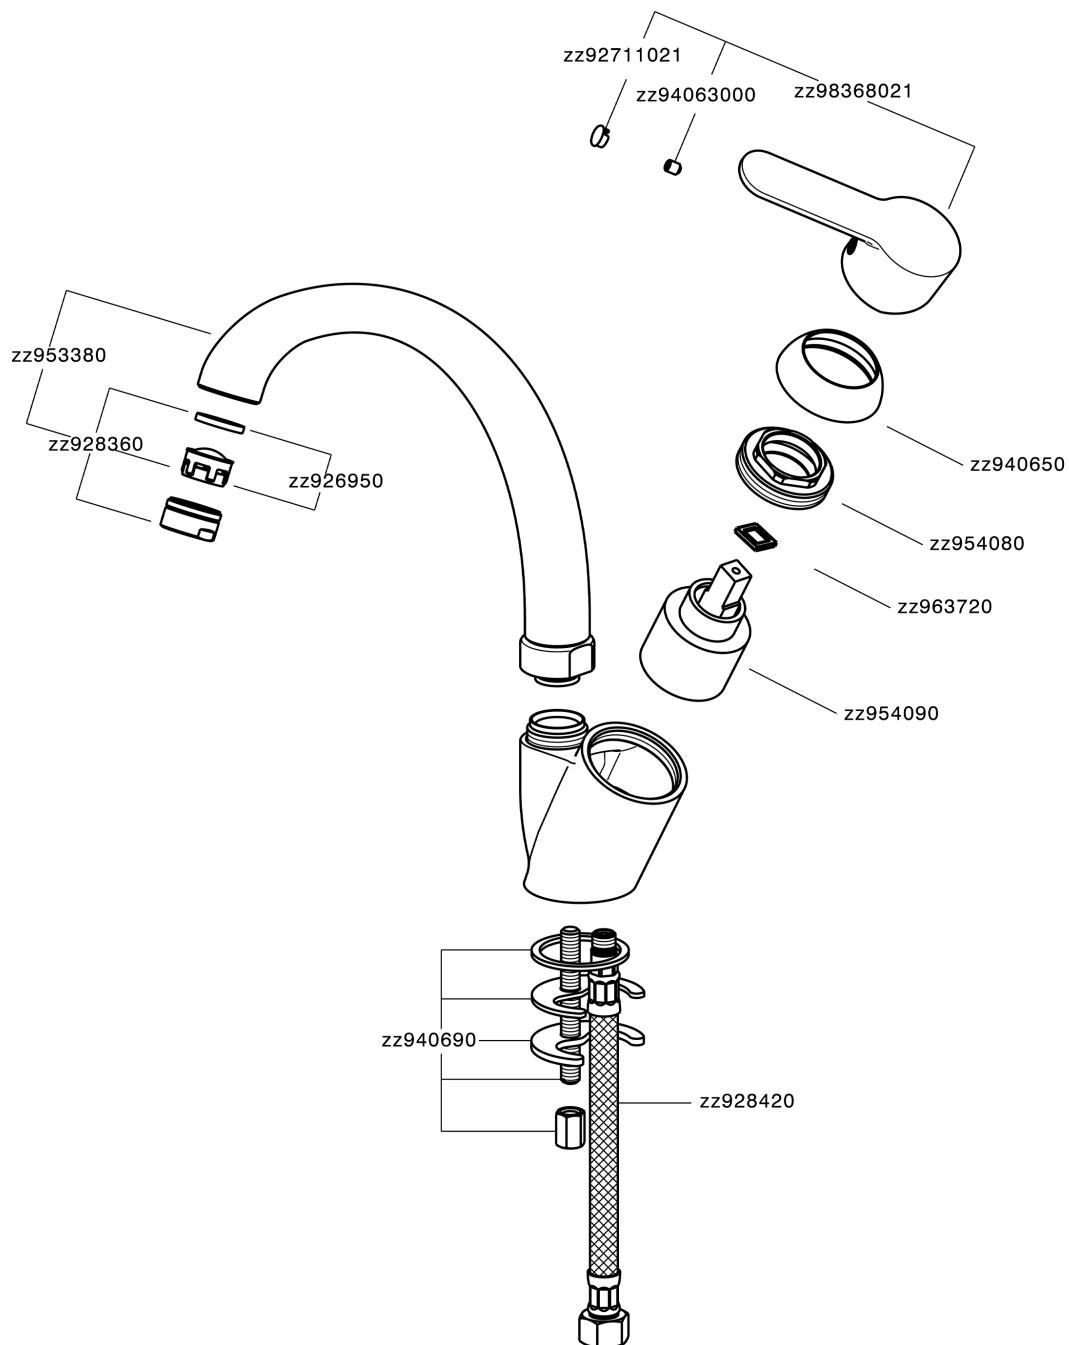

Miscelatore monocomando lavello KITCHEN_C2000520

C2000520

<https://www.cisal.it/miscelatore-monocomando-lavello-kitchen-c2000520>

2026-05-23