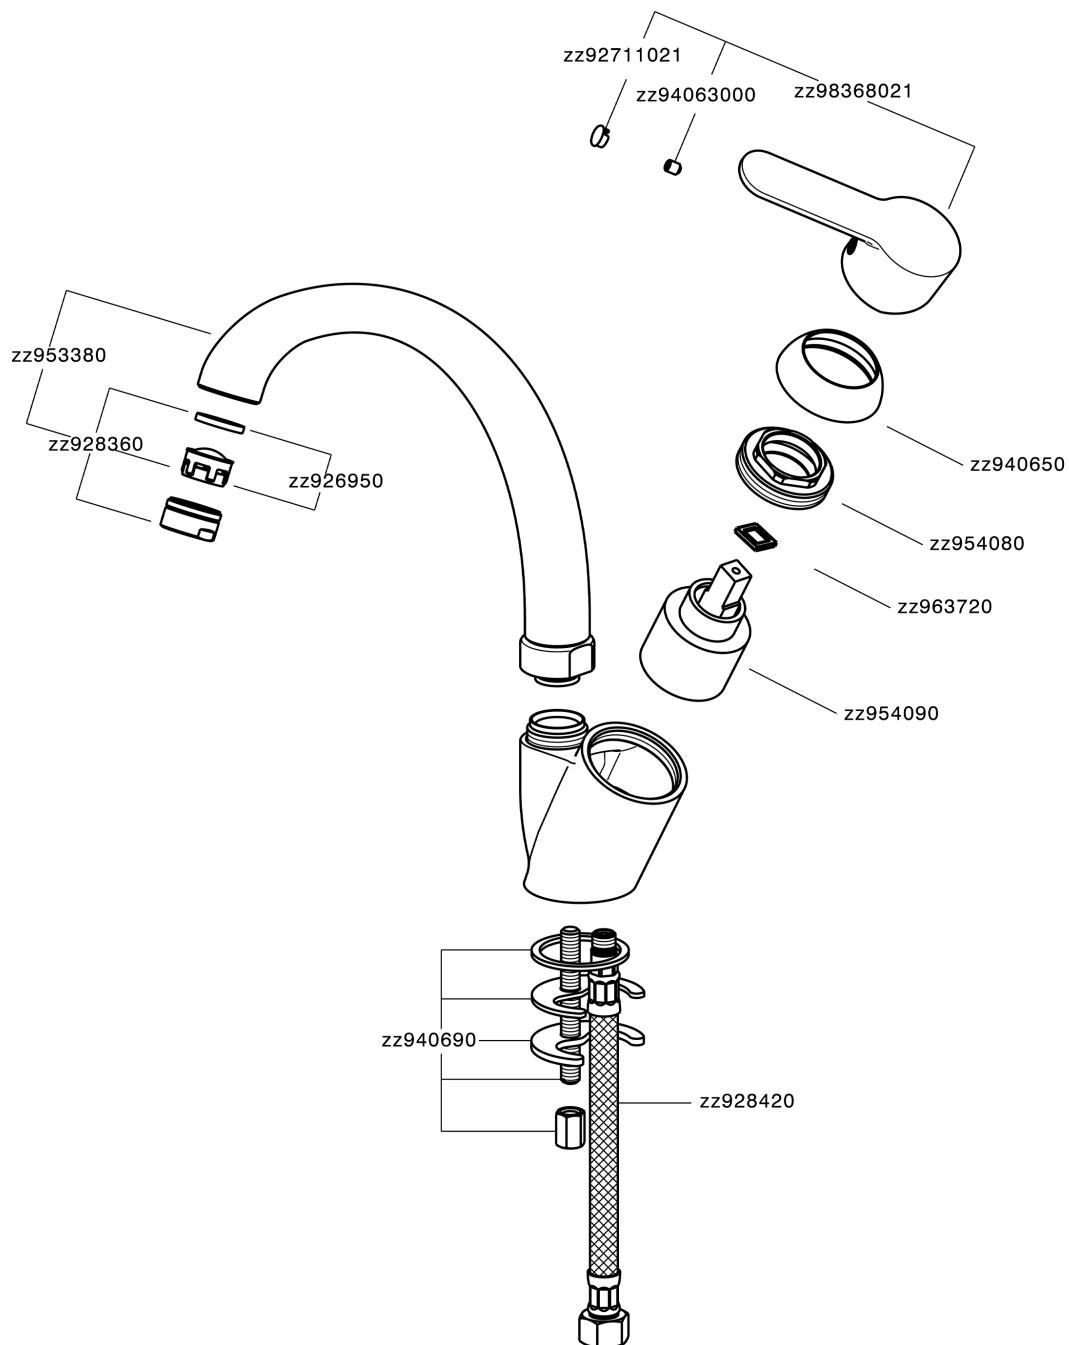

Miscelatore monocomando lavello KITCHEN_C2000520

C2000520

<https://www.cisal.it/miscelatore-monocomando-lavello-kitchen-c2000520>

2026-04-07