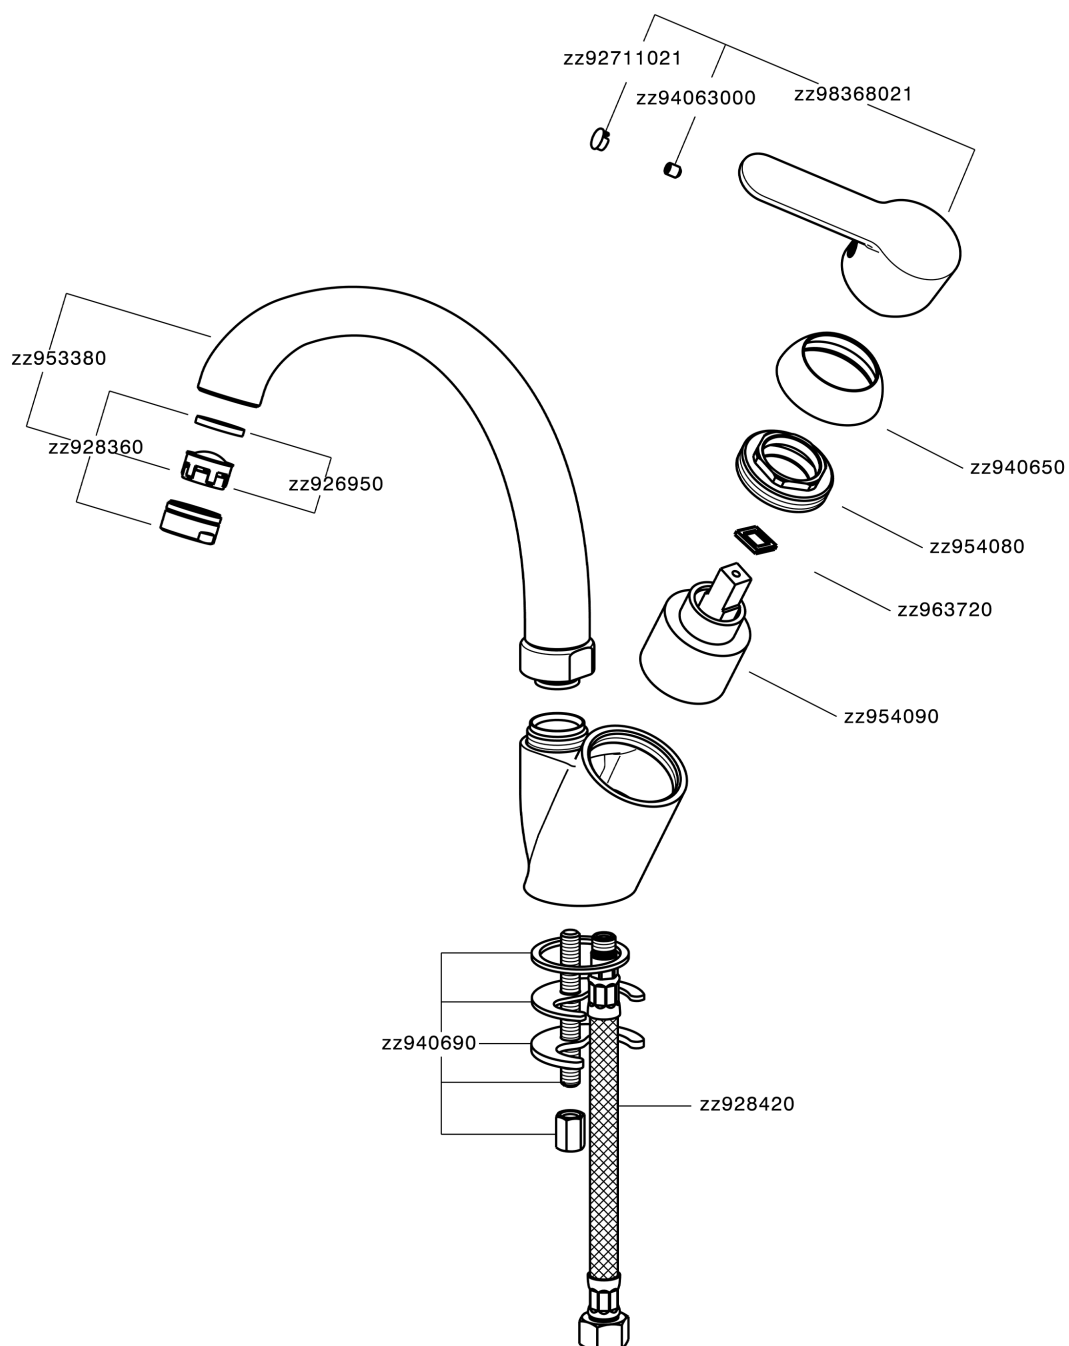

## Miscelatore monocomando lavello KITCHEN\_C2000520

C2000520

<https://www.cisal.it/miscelatore-monocomando-lavello-kitchen-c2000520>

2026-07-07