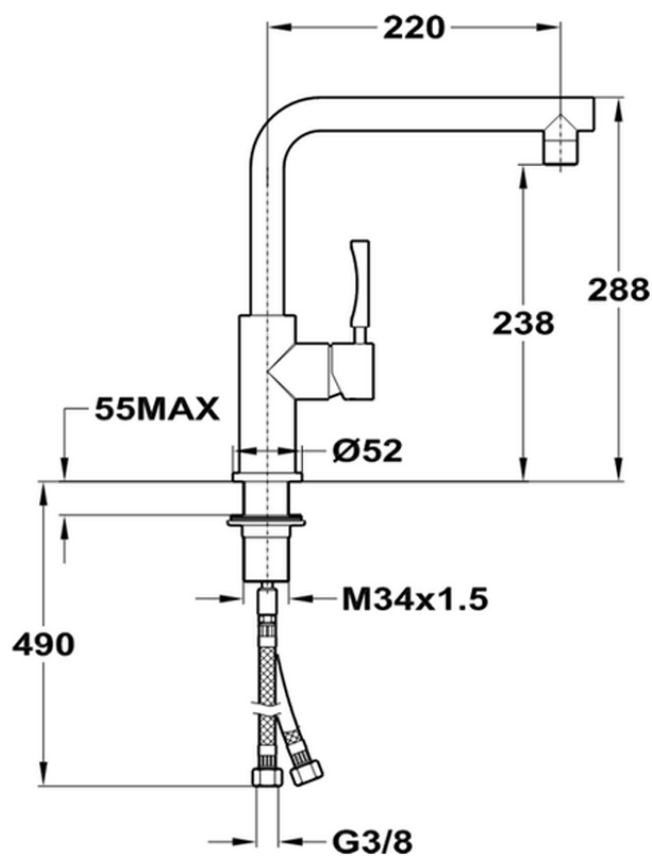

Miscelatore monocomando lavello INOX KITCHEN_LC000050

LC000050

<https://www.cisal.it/miscelatore-monocomando-lavello-inox-kitchen-lc000050>

2025-04-30