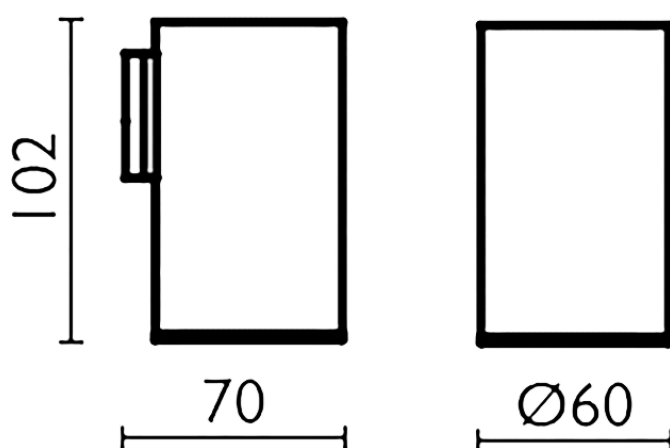

Porta bicchiere_ACCESSORI BAGNO_SY090502

SY090502

<https://www.cisal.it/porta-bicchiere-accessori-bagno-sy090502>

2026-04-13