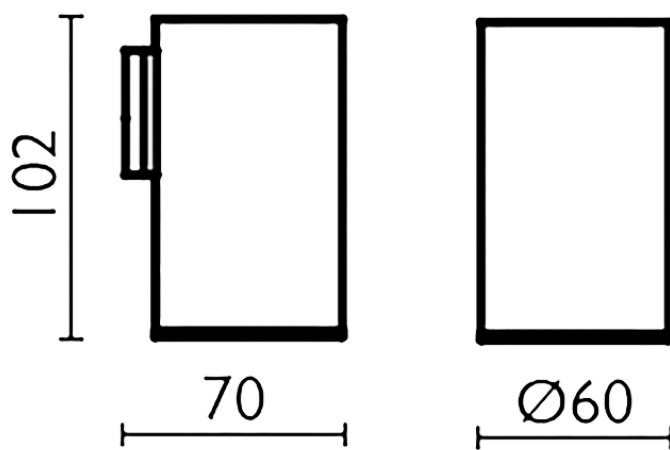

Porta bicchiere_ACCESSORI BAGNO_SY090502

SY090502

<https://www.cisal.it/porta-bicchiera-accessori-bagno-sy090502>

2026-04-13