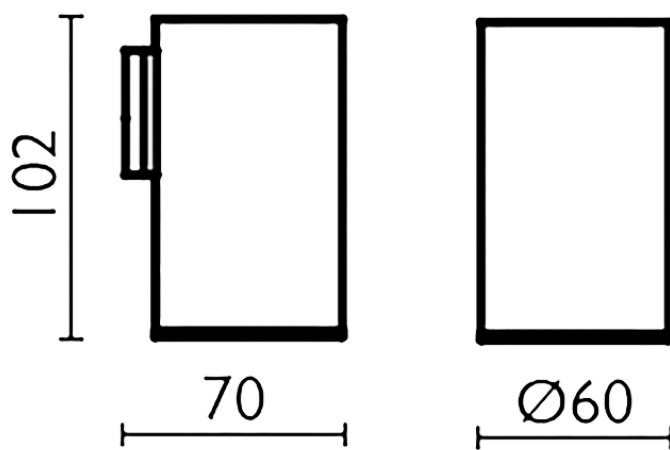

Porta bicchiere_ACCESSORI BAGNO_SY090502

SY090502

<https://www.cisal.it/porta-bicchiere-accessori-bagno-sy090502>

2026-05-28