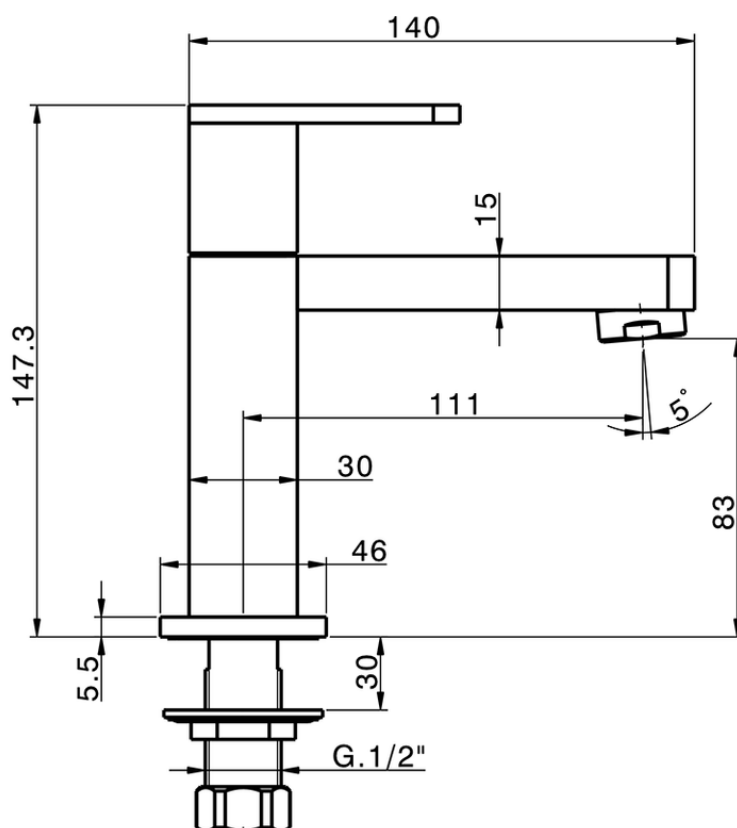

Rubinetto monoacqua ROADSTER ACCENT_RR000900

RR000900

<https://www.cisal.it/rubinetto-monoacqua-roadster-accent-rr000900>

2026-06-21