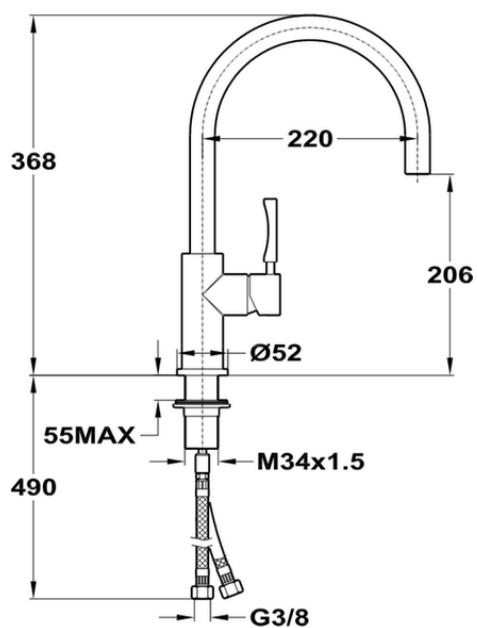

**Miscelatore monocomando lavello INOX KITCHEN\_LC000060**

LC000060

<https://www.cisal.it/miscelatore-monocomando-lavello-inox-kitchen-lc000060>

2026-06-20