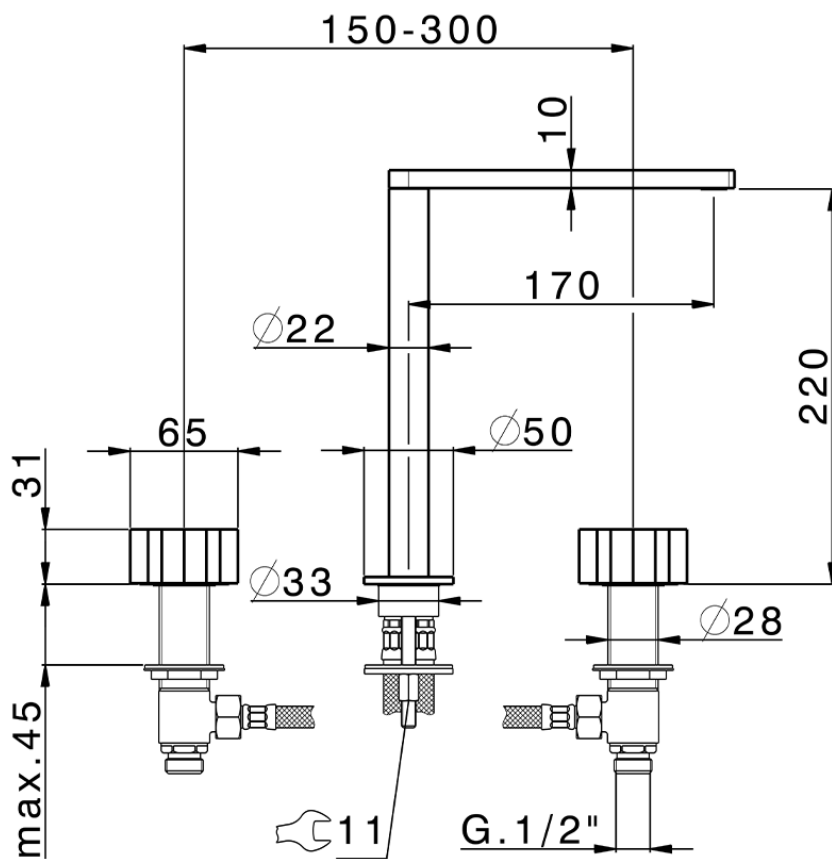

Miscelatore lavabo 3 fori MARBLE X32_X6001040

X6001040

<https://www.cisal.it/miscelatore-lavabo-3-fori-marble-x32-x6001040>

2026-03-13