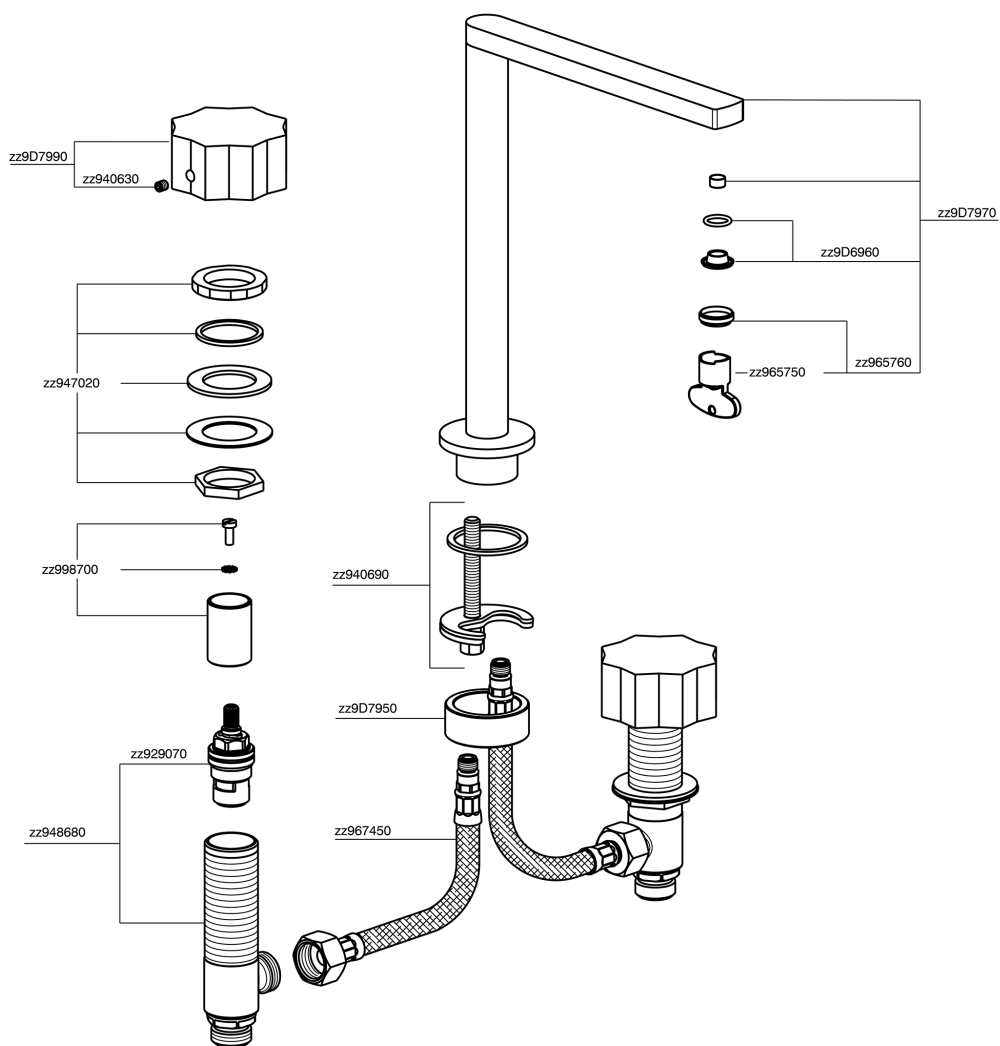

## Miscelatore lavabo 3 fori MARBLE X32\_X6001040

X6001040

<https://www.cisal.it/miscelatore-lavabo-3-fori-marble-x32-x6001040>

2026-03-13