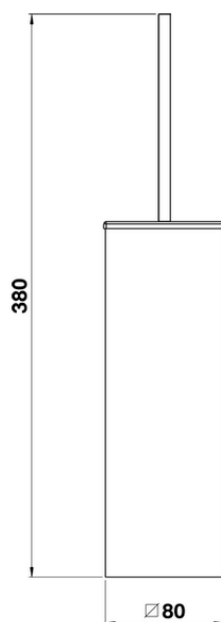

Porta scopino ACCESSORI BAGNO_QU090650

QU090650

<https://www.cisal.it/porta-scopino-accessori-bagno-qu090650>

2026-05-19