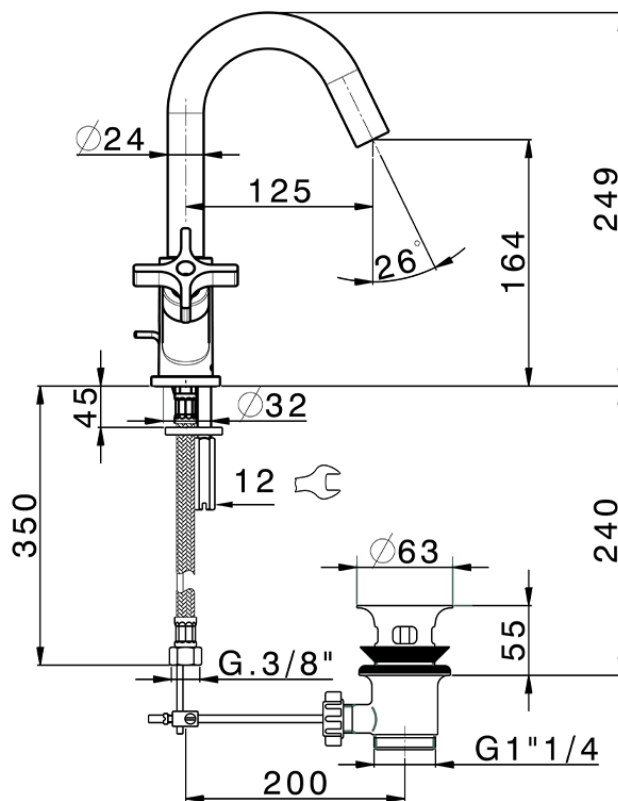

Miscelatore lavabo GRACE_GS000510

GS000510

<https://www.cisal.it/miscelatore-lavabo-grace-gs000510>

2026-03-13