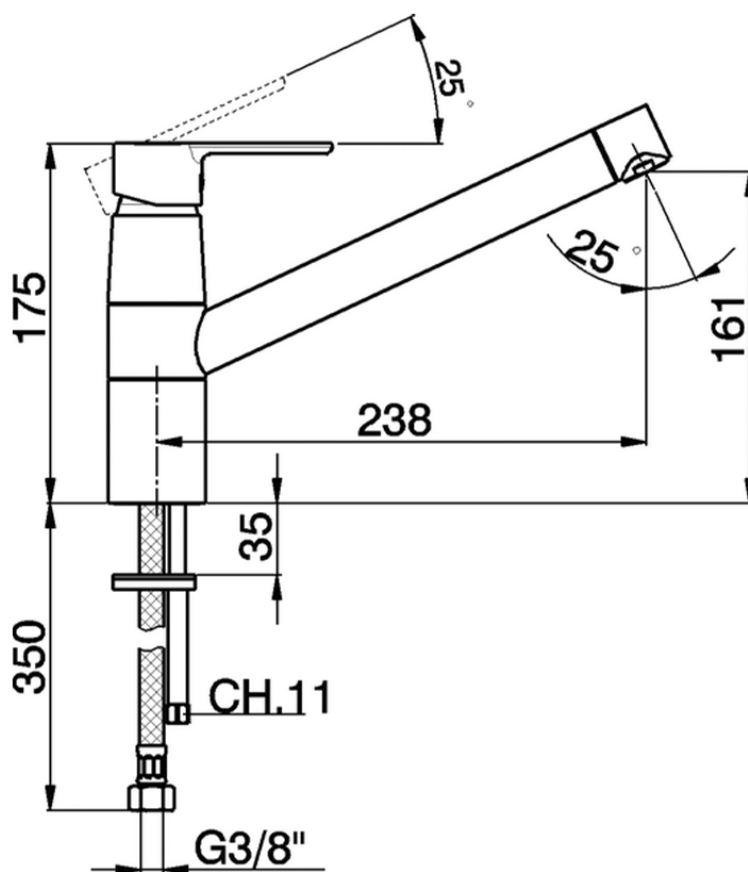

Miscelatore monocomando lavello EnergySave KITCHEN_C2002585

C2002585

<https://www.cisal.it/miscelatore-monocomando-lavello-energysave-kitchen-c2002585>

2026-06-20