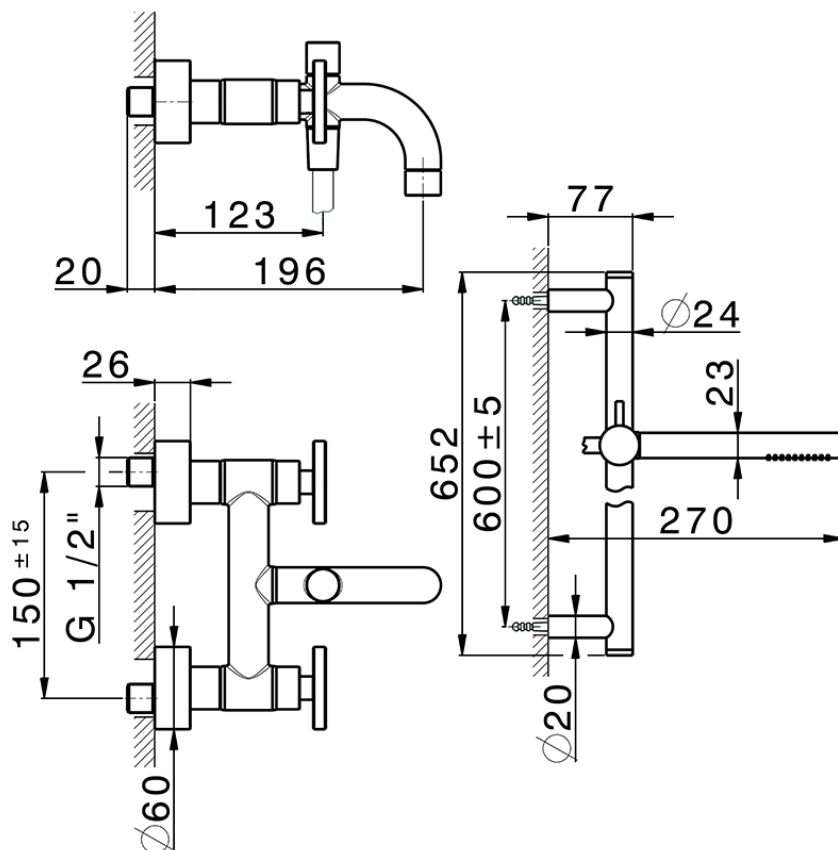

Miscelatore vasca completo GRACE_MN000060

MN000060

<https://www.cisal.it/miscelatore-vasca-completo-grace-mn000060>

2026-05-04