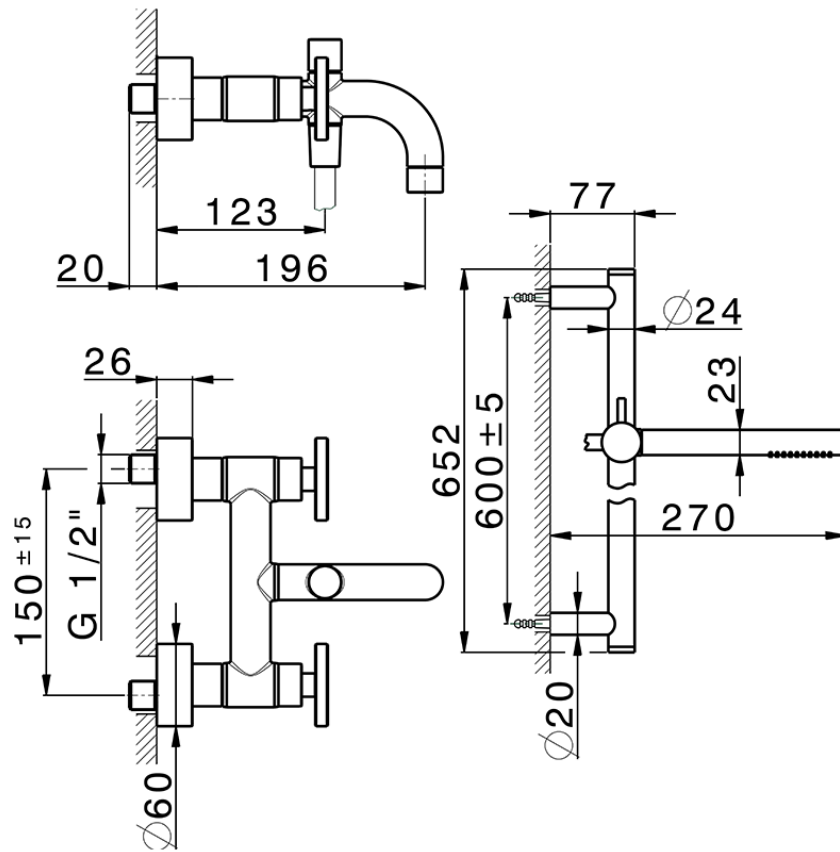

Miscelatore vasca completo GRACE_MN000060

MN000060

<https://www.cisal.it/miscelatore-vasca-completo-grace-mn000060>

2026-06-27