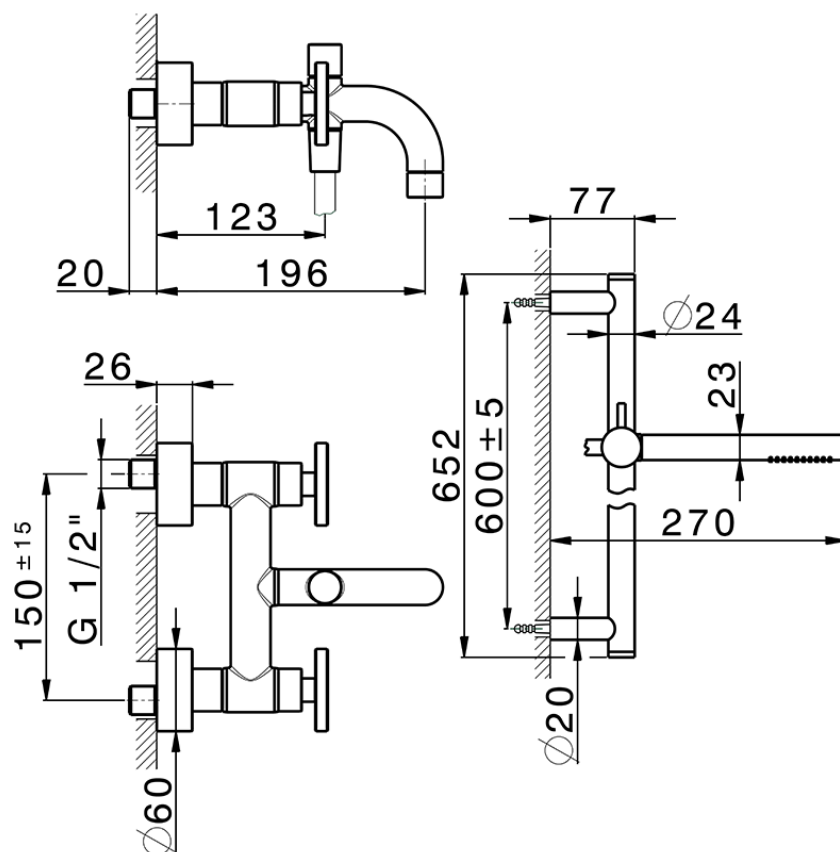

Miscelatore vasca completo GRACE_MN000060

MN000060

<https://www.cisal.it/miscelatore-vasca-completo-grace-mn000060>

2026-05-05