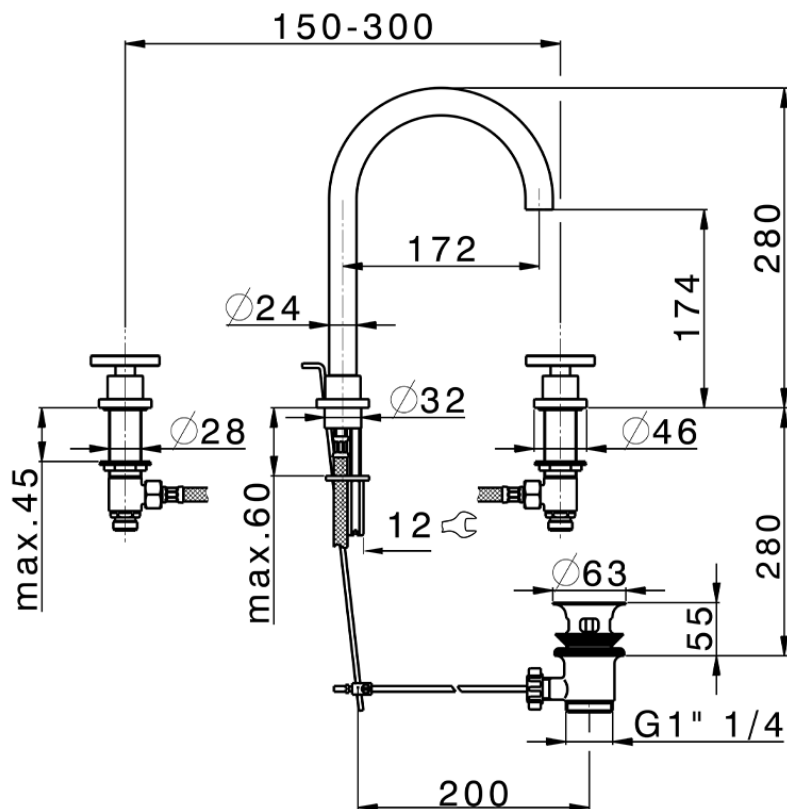

Miscelatore lavabo 3 fori GRACE_MN001060

MN001060

<https://www.cisal.it/miscelatore-lavabo-3-fori-grace-mn001060>

2026-06-19