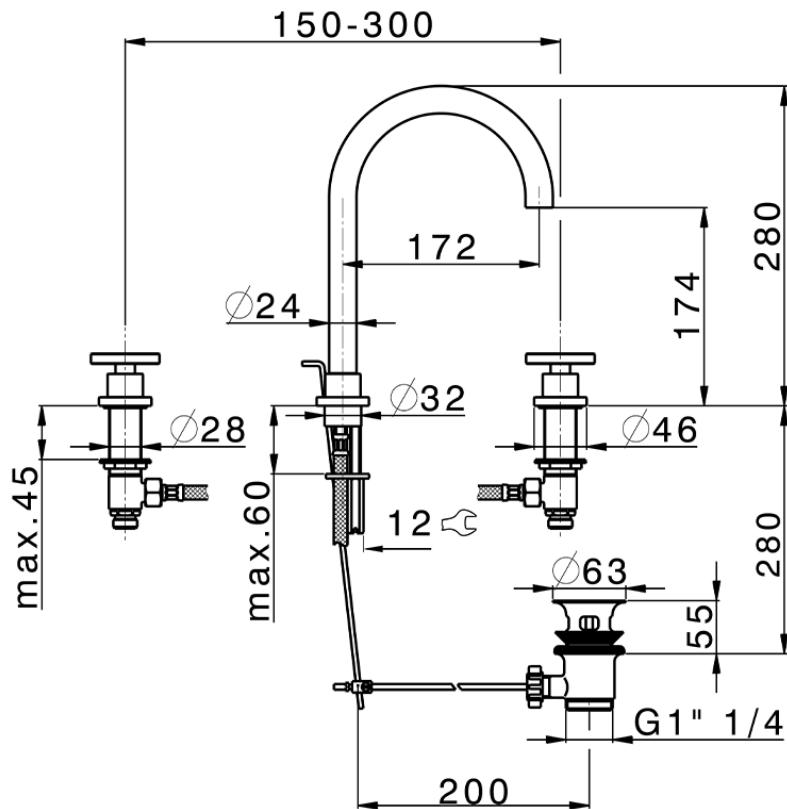

Miscelatore lavabo 3 fori GRACE_MN001060

MN001060

<https://www.cisal.it/miscelatore-lavabo-3-fori-grace-mn001060>

2026-06-19