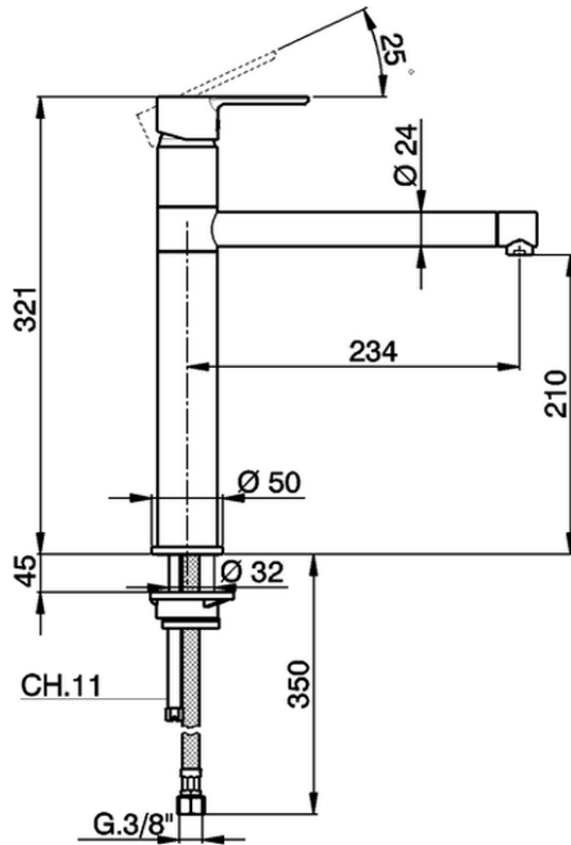

Miscelatore monocomando lavello KITCHEN_C2001580

C2001580

<https://www.cisal.it/miscelatore-monocomando-lavello-kitchen-c2001580>

2026-04-07