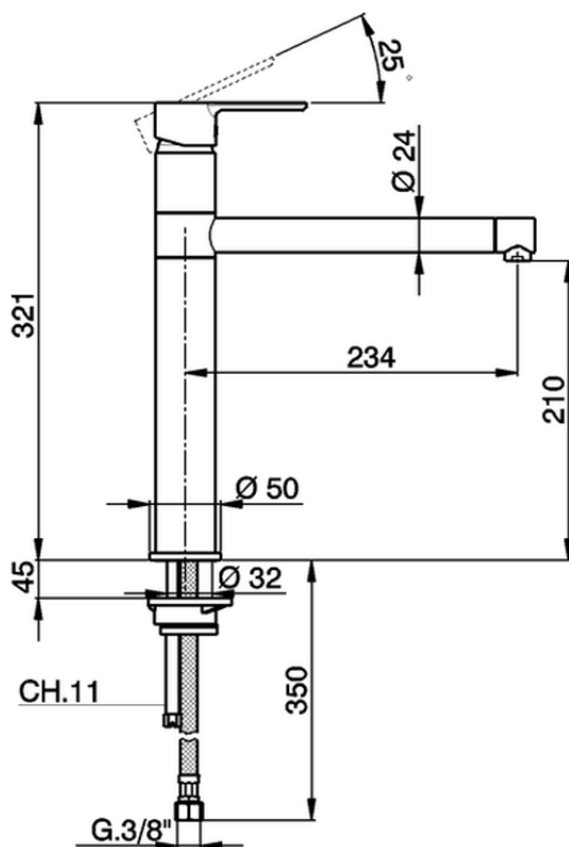

## Miscelatore monocomando lavello KITCHEN\_C2001580

C2001580

<https://www.cisal.it/miscelatore-monocomando-lavello-kitchen-c2001580>

2026-05-23