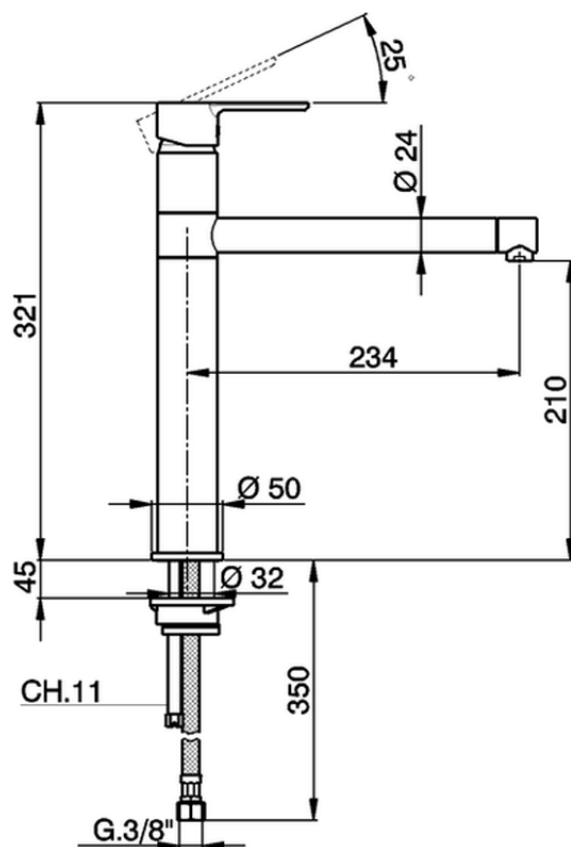

**Miscelatore monocomando lavello KITCHEN\_C2001580**

C2001580

<https://www.cisal.it/miscelatore-monocomando-lavello-kitchen-c2001580>

2026-07-07