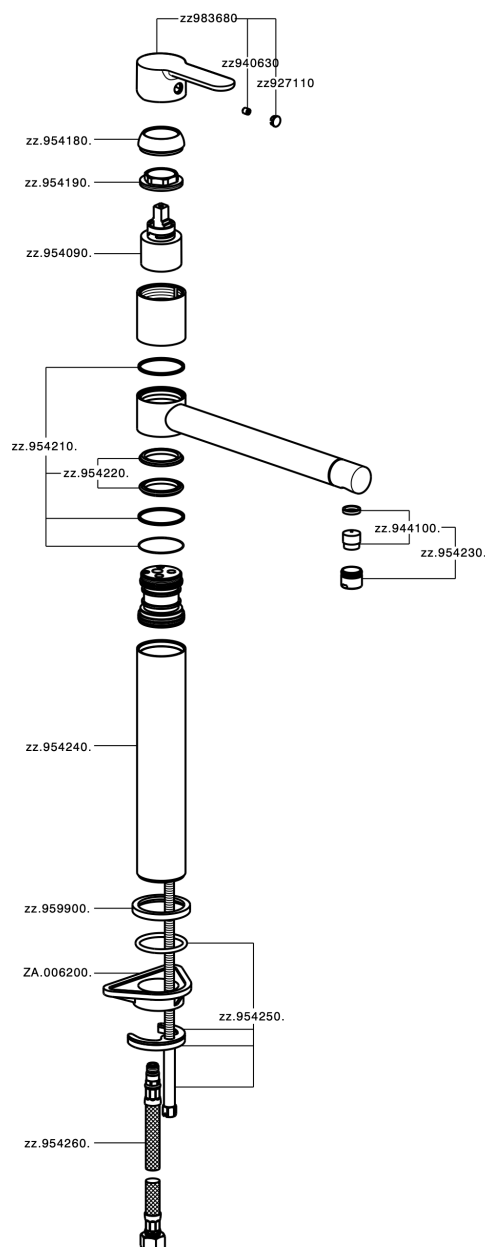

Miscelatore monocomando lavello KITCHEN_C2001580

C2001580

<https://www.cisal.it/miscelatore-monocomando-lavello-kitchen-c2001580>

2026-04-07