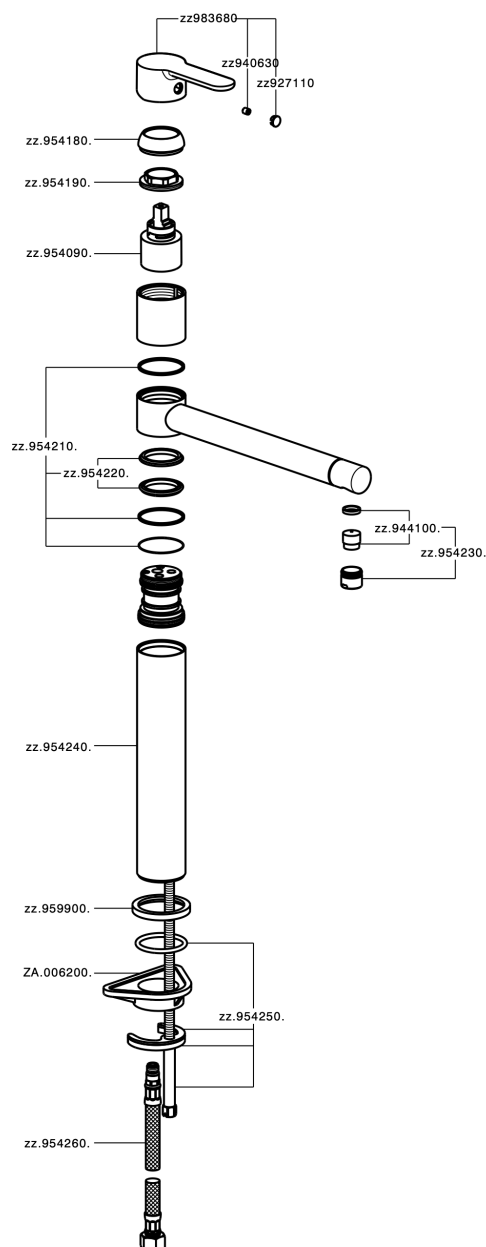

Miscelatore monocomando lavello KITCHEN_C2001580

C2001580

<https://www.cisal.it/miscelatore-monocomando-lavello-kitchen-c2001580>

2026-07-07