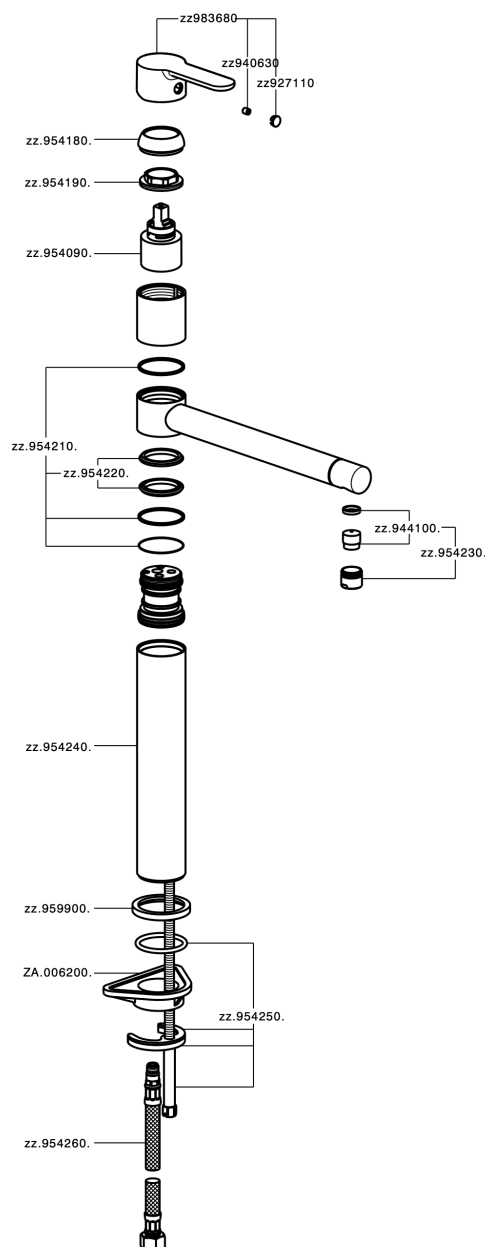

## Miscelatore monocomando lavello KITCHEN\_C2001580

C2001580

<https://www.cisal.it/miscelatore-monocomando-lavello-kitchen-c2001580>

2026-05-23