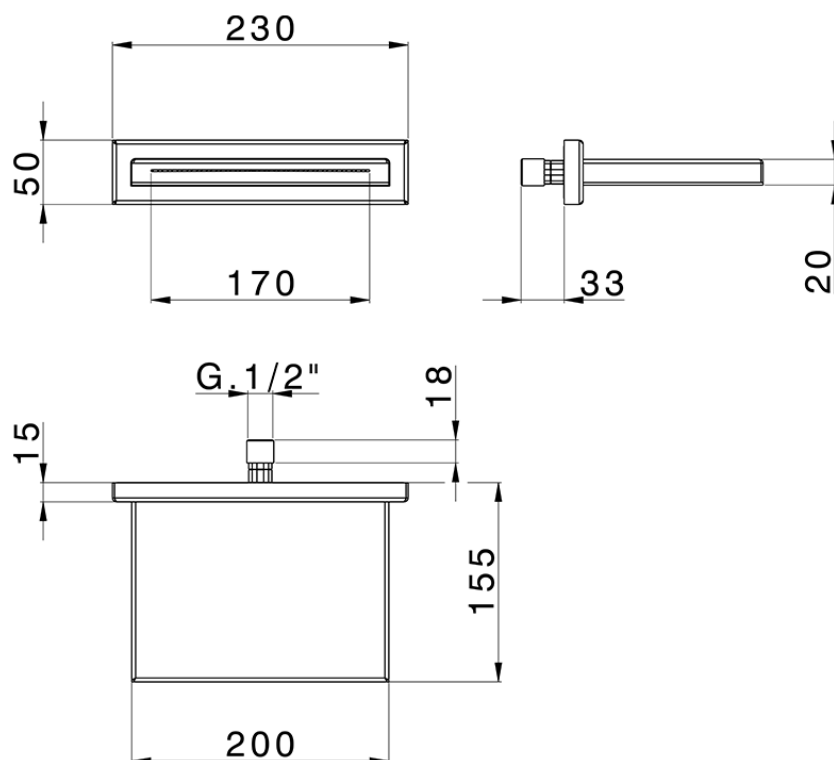

Bocca a cascata classica ZEN SHOWER_ZS029100

ZS029100

<https://www.cisal.it/bocca-a-cascata-classica-zen-shower-zs029100>

2026-07-02