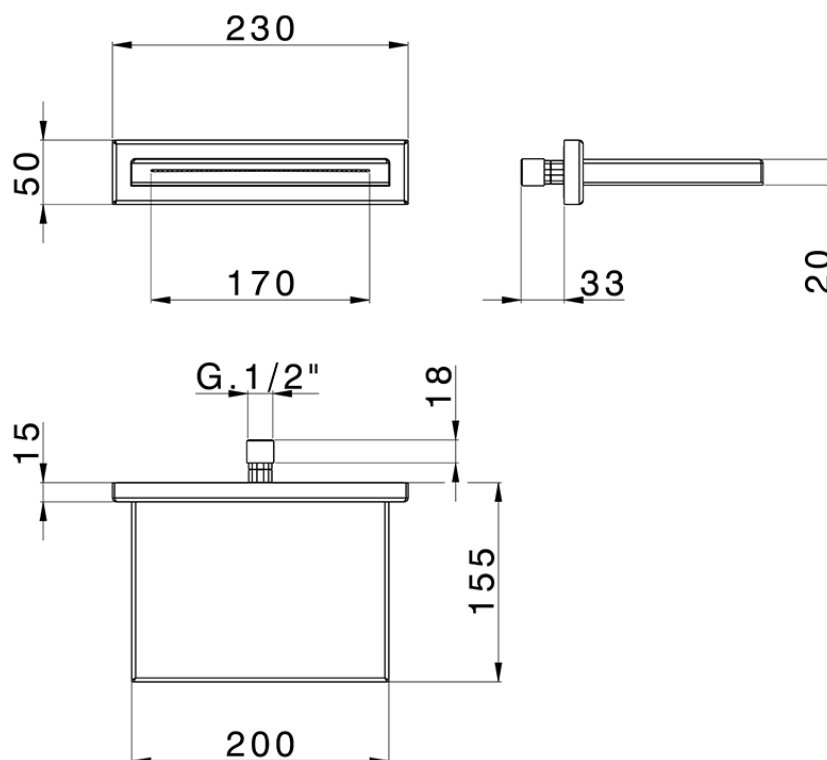

Bocca a cascata classica ZEN SHOWER_ZS029100

ZS029100

<https://www.cisal.it/bocca-a-cascata-classica-zen-shower-zs029100>

2026-07-02