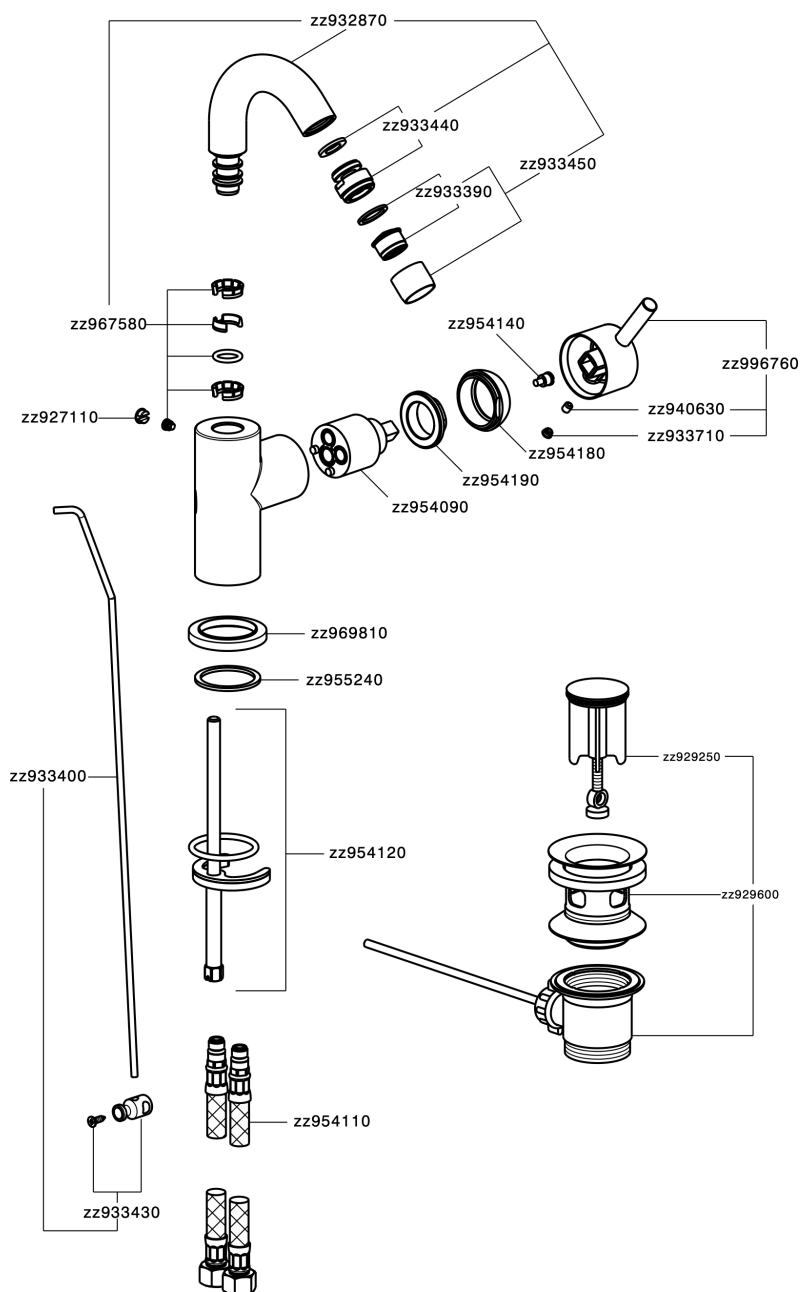

## Miscelatore monocomando bidet EnergySave NUOVA LESS\_LN002555

LN002555

<https://www.cisal.it/miscelatore-monocomando-bidet-energysave-nuova-less-ln002555>

2026-05-20