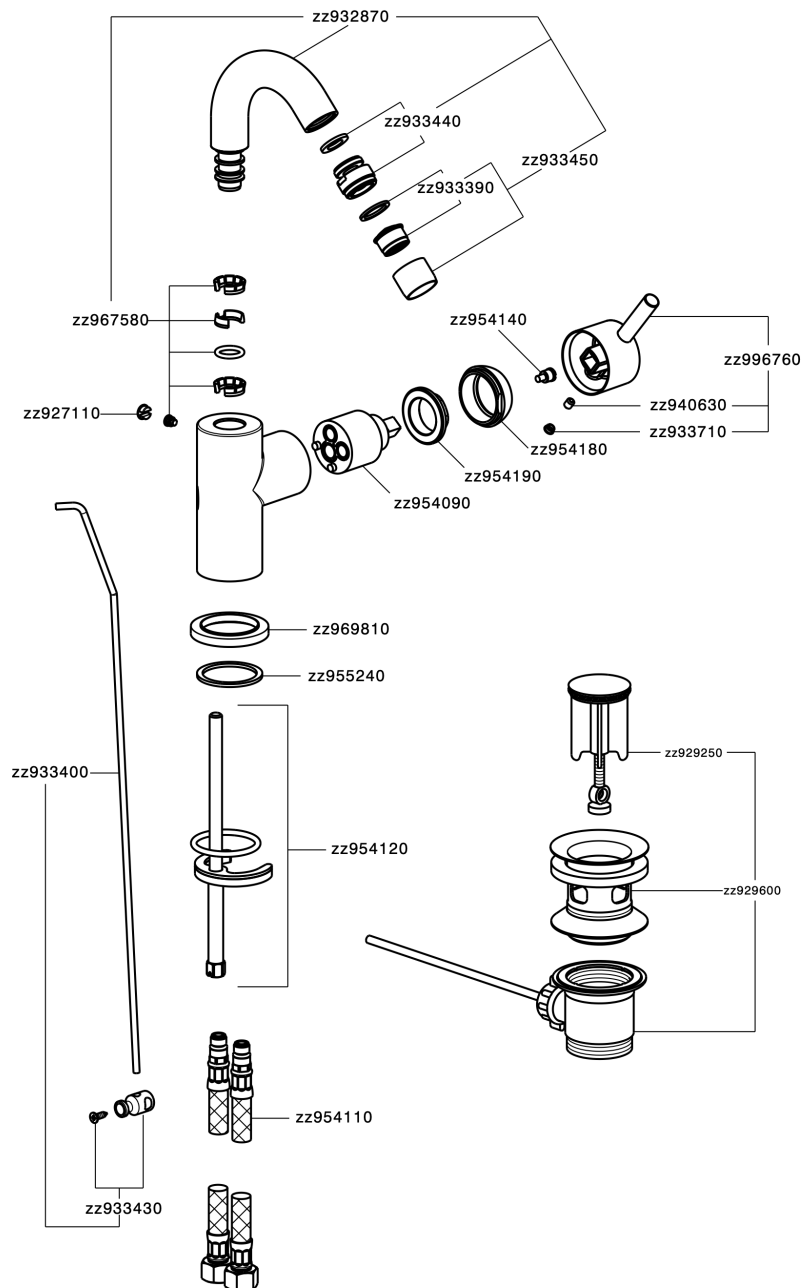

## Miscelatore monocomando bidet EnergySave NUOVA LESS\_LN002555

LN002555

<https://www.cisal.it/miscelatore-monocomando-bidet-energysave-nuova-less-ln002555>

2026-07-04