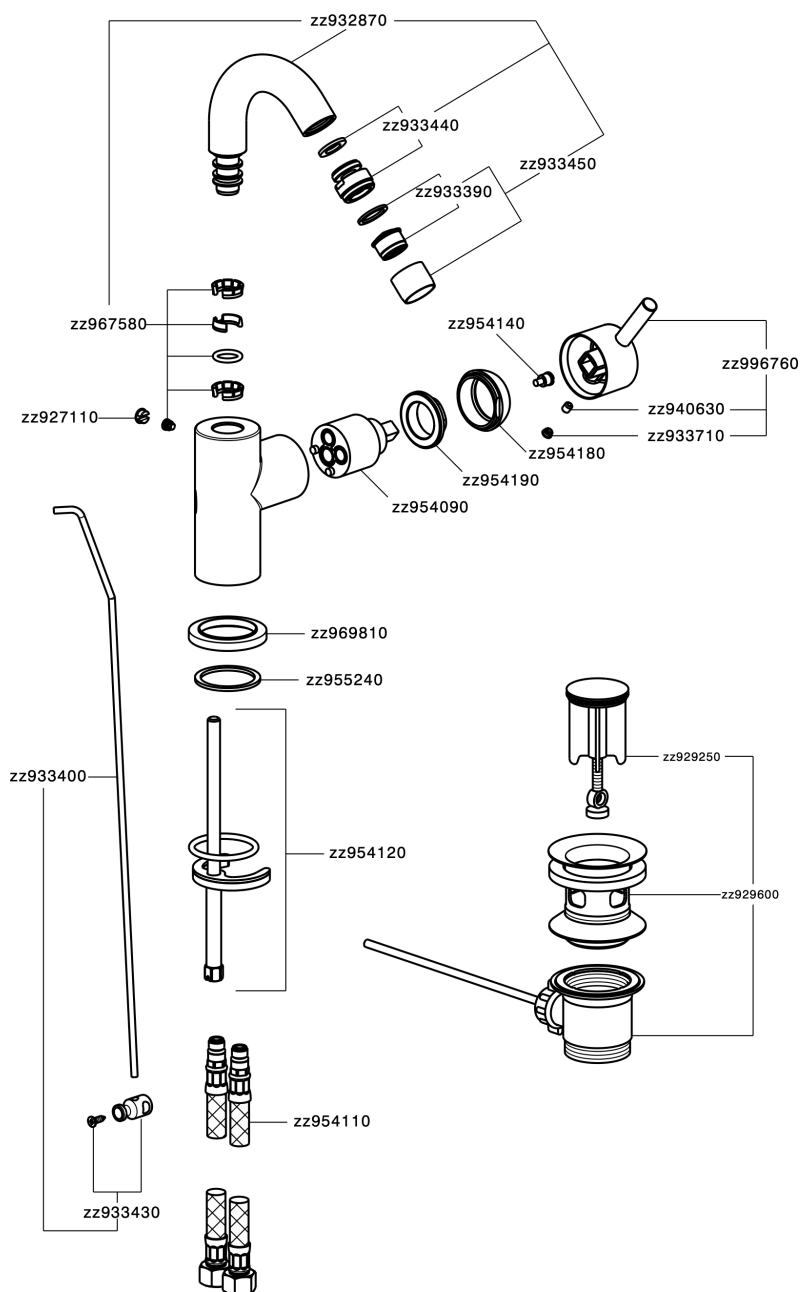

Miscelatore monocomando bidet EnergySave NUOVA LESS_LN002555

LN002555

<https://www.cisal.it/miscelatore-monocomando-bidet-energysave-nuova-less-ln002555>

2026-05-20