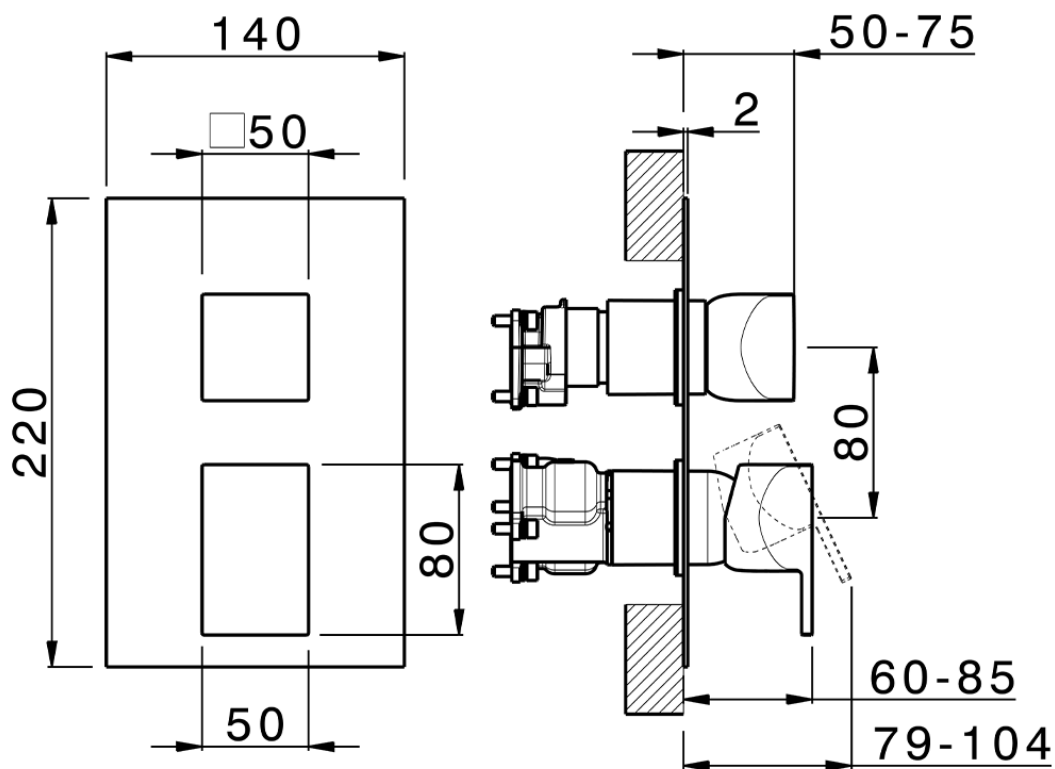

Completo Monocomando per One-Box HI-RISE_RI0BM030

RI0BM030

<https://www.cisal.it/completo-monocomando-per-one-box-hi-rise-ri0bm030>

ZA00B031

<https://www.cisal.it/one-box-universale-per-incasso-one-box-za00b031>